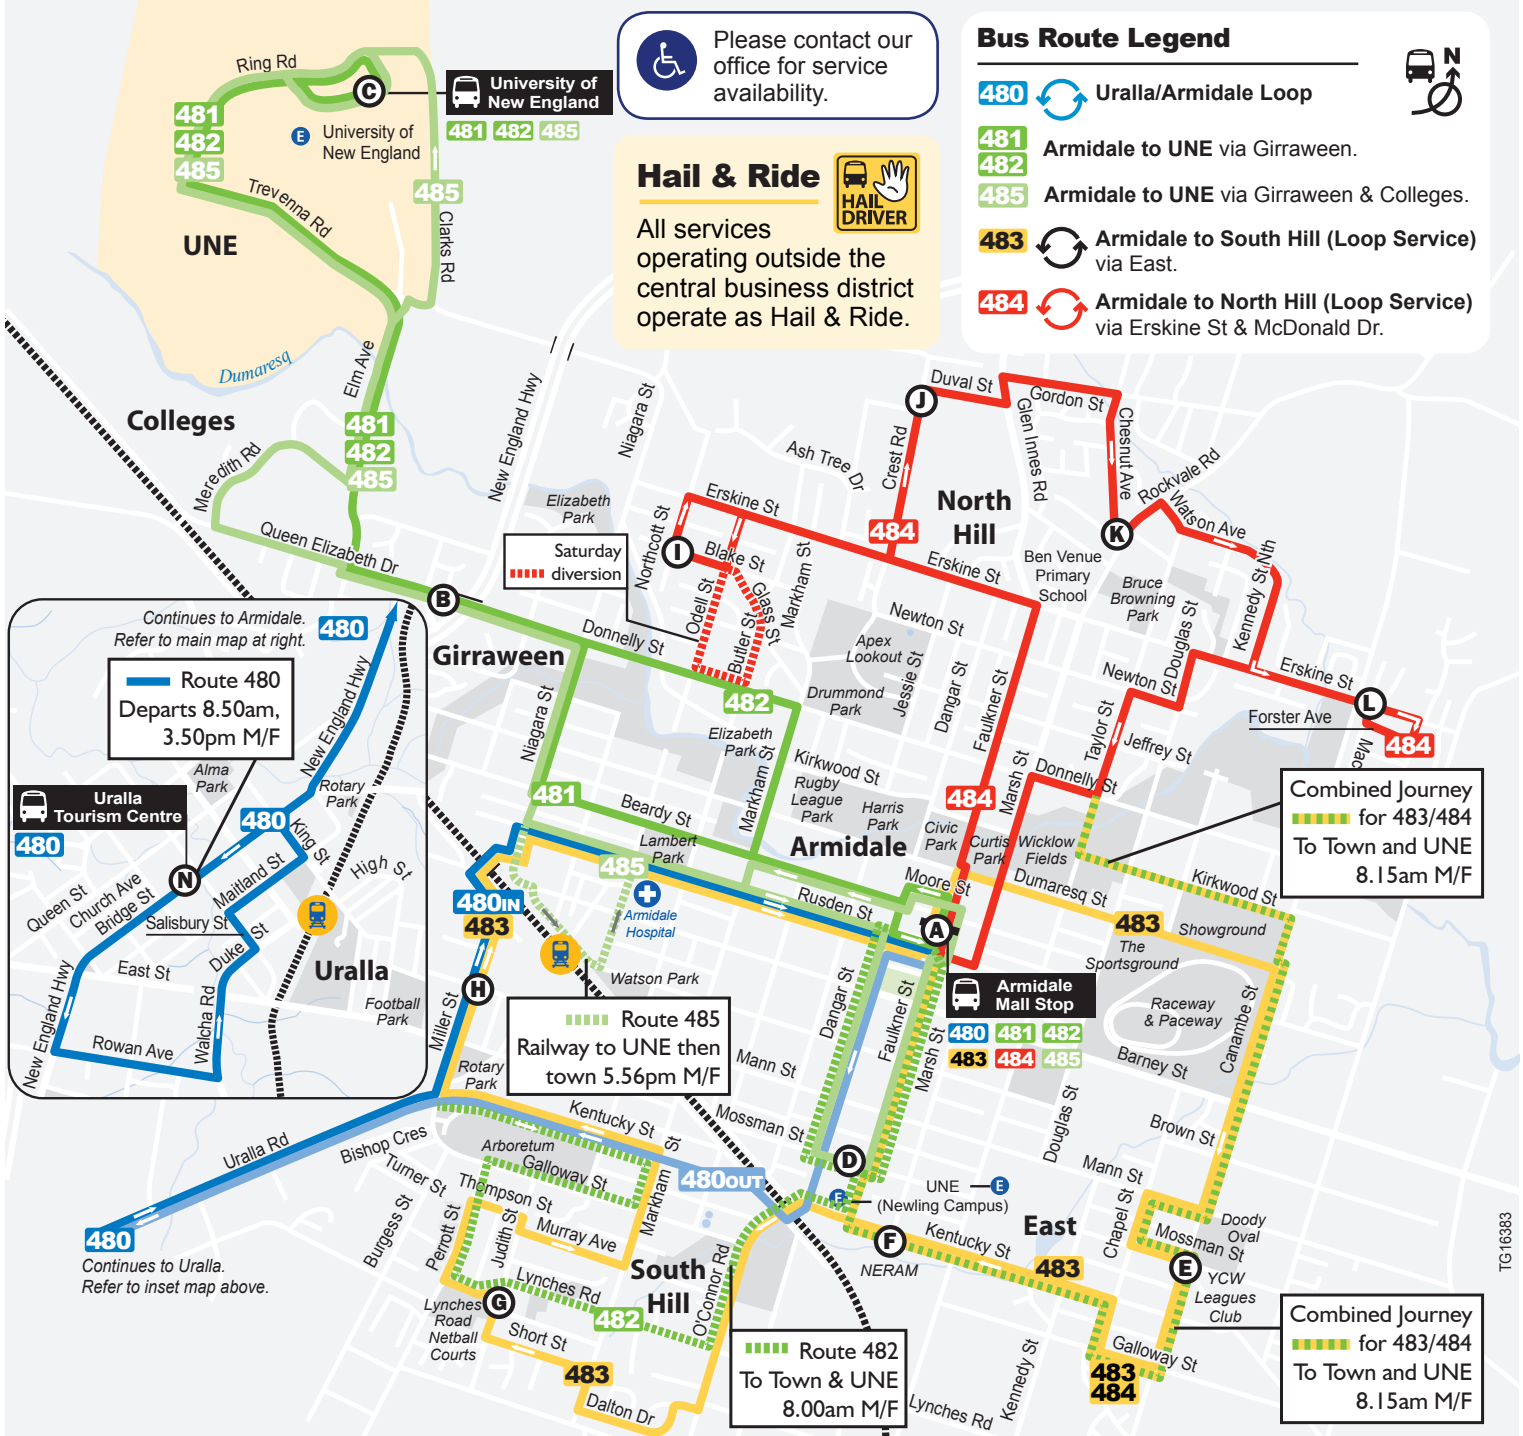

Please contact our office for service availability.

Bus Route Legend

- **480** Uralla/Armidale Loop
- **481** Armidale to UNE via Girraween.
- **482** Armidale to UNE via Girraween & Colleges.
- **483** Armidale to South Hill (Loop Service) via East.
- **484** Armidale to North Hill (Loop Service) via Erskine St & McDonald Dr.

Hail & Ride

All services operating outside the central business district operate as Hail & Ride.

Route 485
Railway to UNE then town 5.56pm M/F

Combined Journey
for 483/484
To Town and UNE
8.15am M/F

Combined Journey
for 483/484
To Town and UNE
8.15am M/F

483 East & South Bus

Monday to Friday

Route	Depart Mall Stop	YCW	Neram	Netball Courts	Cnr Mann & Miller Sts	Finish Mall Stop
483	am	7.55*	8.25	8.27	...	...
483	am	9.15	9.19	9.21	9.25	9.35
483	am	11.15	11.19	11.21	11.25	11.40
483	pm	1.15	1.19	1.21	1.25	1.40
483H	pm	3.20H	3.24H	3.26H	3.30H	3.40H
483S	pm	3.45	3.49	3.52	4.00	4.15
483H	pm	4.20H	4.24H	4.26H	4.30H	4.40H
483S	pm	4.50	4.55	4.57	5.00	5.15

Saturday

483	am	9.15	9.19	9.21	9.25	9.30	9.42
483	pm	12.15	12.19	12.21	12.25	12.30	12.42

Explanation:

AM normal type / PM bold type.
H - Denotes NSW School Holidays.
S - Denotes NSW School Days.

* - The 7.55am bus is the 483/484 combined service and does not go to South Hill. Check timetable.

484 North Bus

Monday to Friday

Route	Depart Mall Stop	Blake St	Duval High School	Mount View	McDonald Drive	Finish Mall Stop
484	am	7.55*	8.00	8.08	8.09	8.14
484	am	10.15	10.19	10.21	10.23	10.29
484	pm	12.15	12.19	12.21	12.23	12.29
484	pm	2.20	2.24	2.26	2.28	2.34
484	pm	5.20	5.24	5.26	5.28	5.34

Saturday

484	am	10.15	10.19	10.21	10.25	10.29	10.40
484	pm	1.15	1.19	1.21	1.25	1.29	1.40

Important Notes:

People in South Hill may catch the Uralla Bus 480 at 8.15am in Perrott/Lynches/O'Connor Roads to Town.
On Saturdays the 484 North Bus will travel around Autumn Lodge and to Newling Campus. Check map and timetable.
All scheduled services are wheelchair accessible, however operation situations may dictate otherwise. Please contact our office to confirm availability.