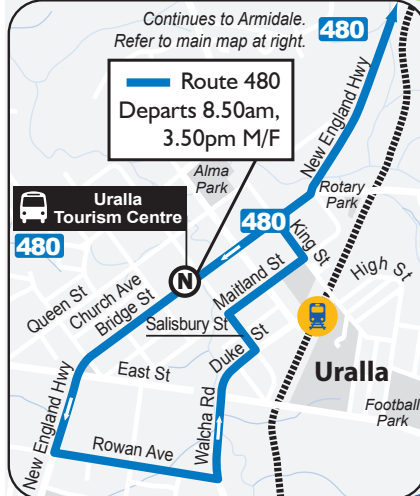

Route 485 via Hospital, Girraween, Colleges proper to UNE and return via Newling Campus.

Full services will resume early February.

**Bus Route Legend**

- 480** Uralla/Armidale Loop
- 481** Armidale to UNE via Girraween.
- 482** Armidale to UNE via Girraween & Colleges.
- 483** Armidale to South Hill (Loop Service) via East.
- 484** Armidale to North Hill (Loop Service) via Erskine St & McDonald Dr.

**Hail & Ride**

All services operating outside the central business district operate as Hail & Ride.

**Route 485**  
Railway to UNE then town 5.56pm M/F

**Combined Journey**  
for 483/484  
To Town and UNE  
8.15am M/F

**Combined Journey**  
for 483/484  
To Town and UNE  
8.15am M/F

**483 East & South Bus**

**Monday to Friday**

Route	Depart Mall Stop	YCW	Neram	Netball Courts	Cnr Mann & Miller Sts	Finish Mall Stop
483	am	7.55*	8.25	8.27	...	...
483	am	9.15	9.19	9.21	9.25	9.35
483	am	11.15	11.19	11.21	11.25	11.40
483	pm	1.15	1.19	1.21	1.25	1.40
483H	pm	3.20H	3.24H	3.26H	3.30H	3.40H
483S	pm	3.45	3.49	3.52	4.00	4.15
483H	pm	4.20H	4.24H	4.26H	4.30H	4.40H
483S	pm	4.50	4.55	4.57	5.00	5.15