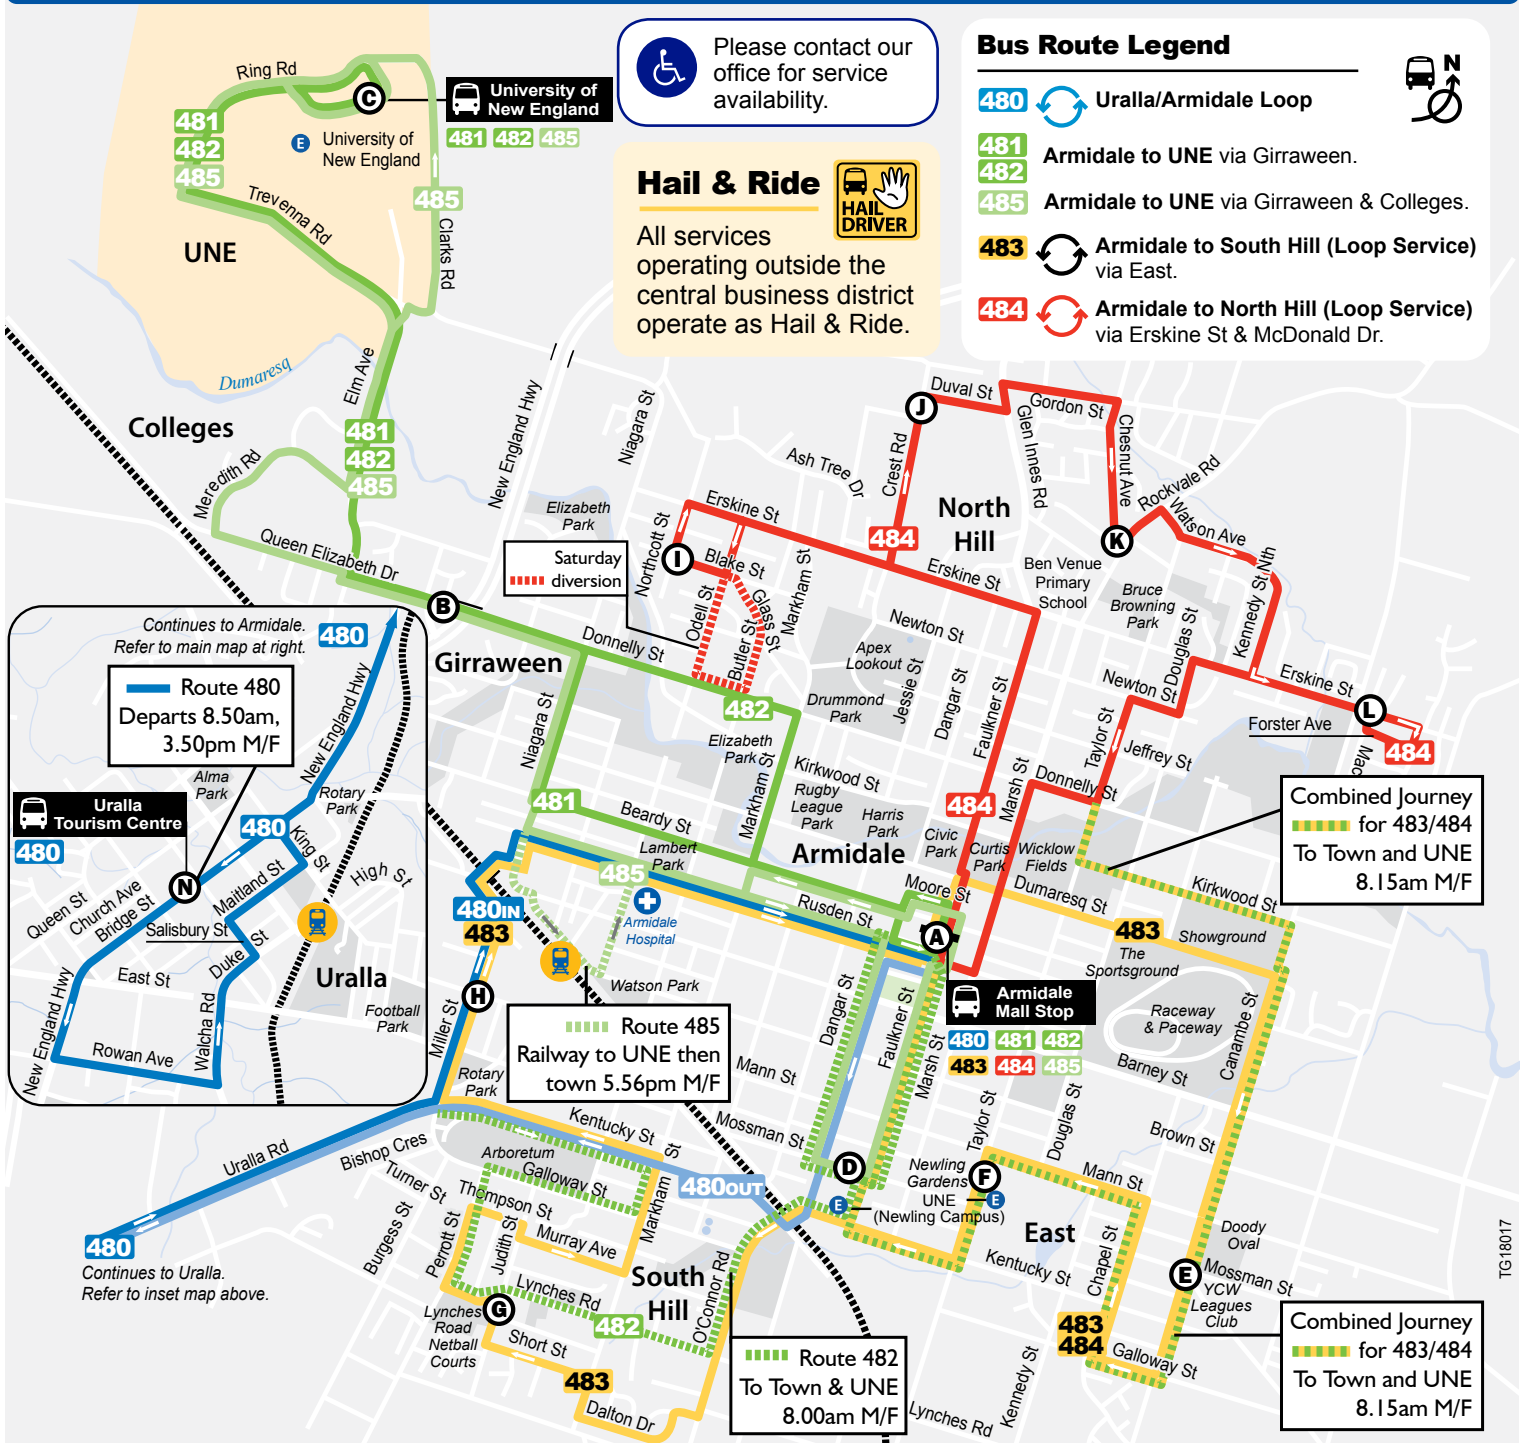

- AM normal type / PM bold type.
- N - via Newling Campus on request.
- R - via Railway Station on request.
- S - via South Hill.

This timetable operates between February and the last Saturday in October. In place of this timetable, a summer timetable will operate between November to February O-Week.

Important Notes:

Passengers in South Hill may catch the 482 via town to UNE at approximately 8.00am. Refer to map for details.

UNE to Town **481, 482, 485**

includes Colleges and Elm Ave

Monday to Friday

am	7.50	485R/S
am	8.25	485N
am	8.50	485N
am	9.30	482
am	10.00	481N
am	11.00	481N
pm	12.00	482N
pm	1.00	481N
pm	2.05	481N
pm	2.30	482
pm	3.05	481N
pm	3.35	482
pm	4.05	481N
pm	4.35	482
pm	5.05	481N
pm	5.35	482
pm	6.05	481N
pm	7.05	481N

UNE buses do connect with route 483/484 and visa versa.

Bus Route Map

Please contact our office for service availability.

Bus Route Legend

- 480** **Uralla/Armidale Loop**
- 481** **Armidale to UNE via Girraween.**
- 482** **Armidale to UNE via Girraween & Colleges.**
- 483** **Armidale to South Hill (Loop Service) via East.**
- 484** **Armidale to North Hill (Loop Service) via Erskine St & McDonald Dr.**

Hail & Ride

All services operating outside the central business district operate as Hail & Ride.

East & South **483**

Monday to Friday

Route	Depart Mall Stop	YCW	Newling Gardens	Netball Courts	Cnr Man & Miller Sts	Finish Mall Stop
	A	E	F	G	H	A
483 am	7.55B	8.25	8.27	8.30
483 am	9.15	9.19	9.21	9.25	9.35	9.40
483 am	11.15	11.19	11.21	11.25	11.35	11.40
483 pm	1.15	1.19	1.21	1.25	1.35	1.40
483 pm	3.45	3.49	3.52	4.00	4.05	4.10
483 pm	4.50	4.55	4.57	5.00	5.05	5.10