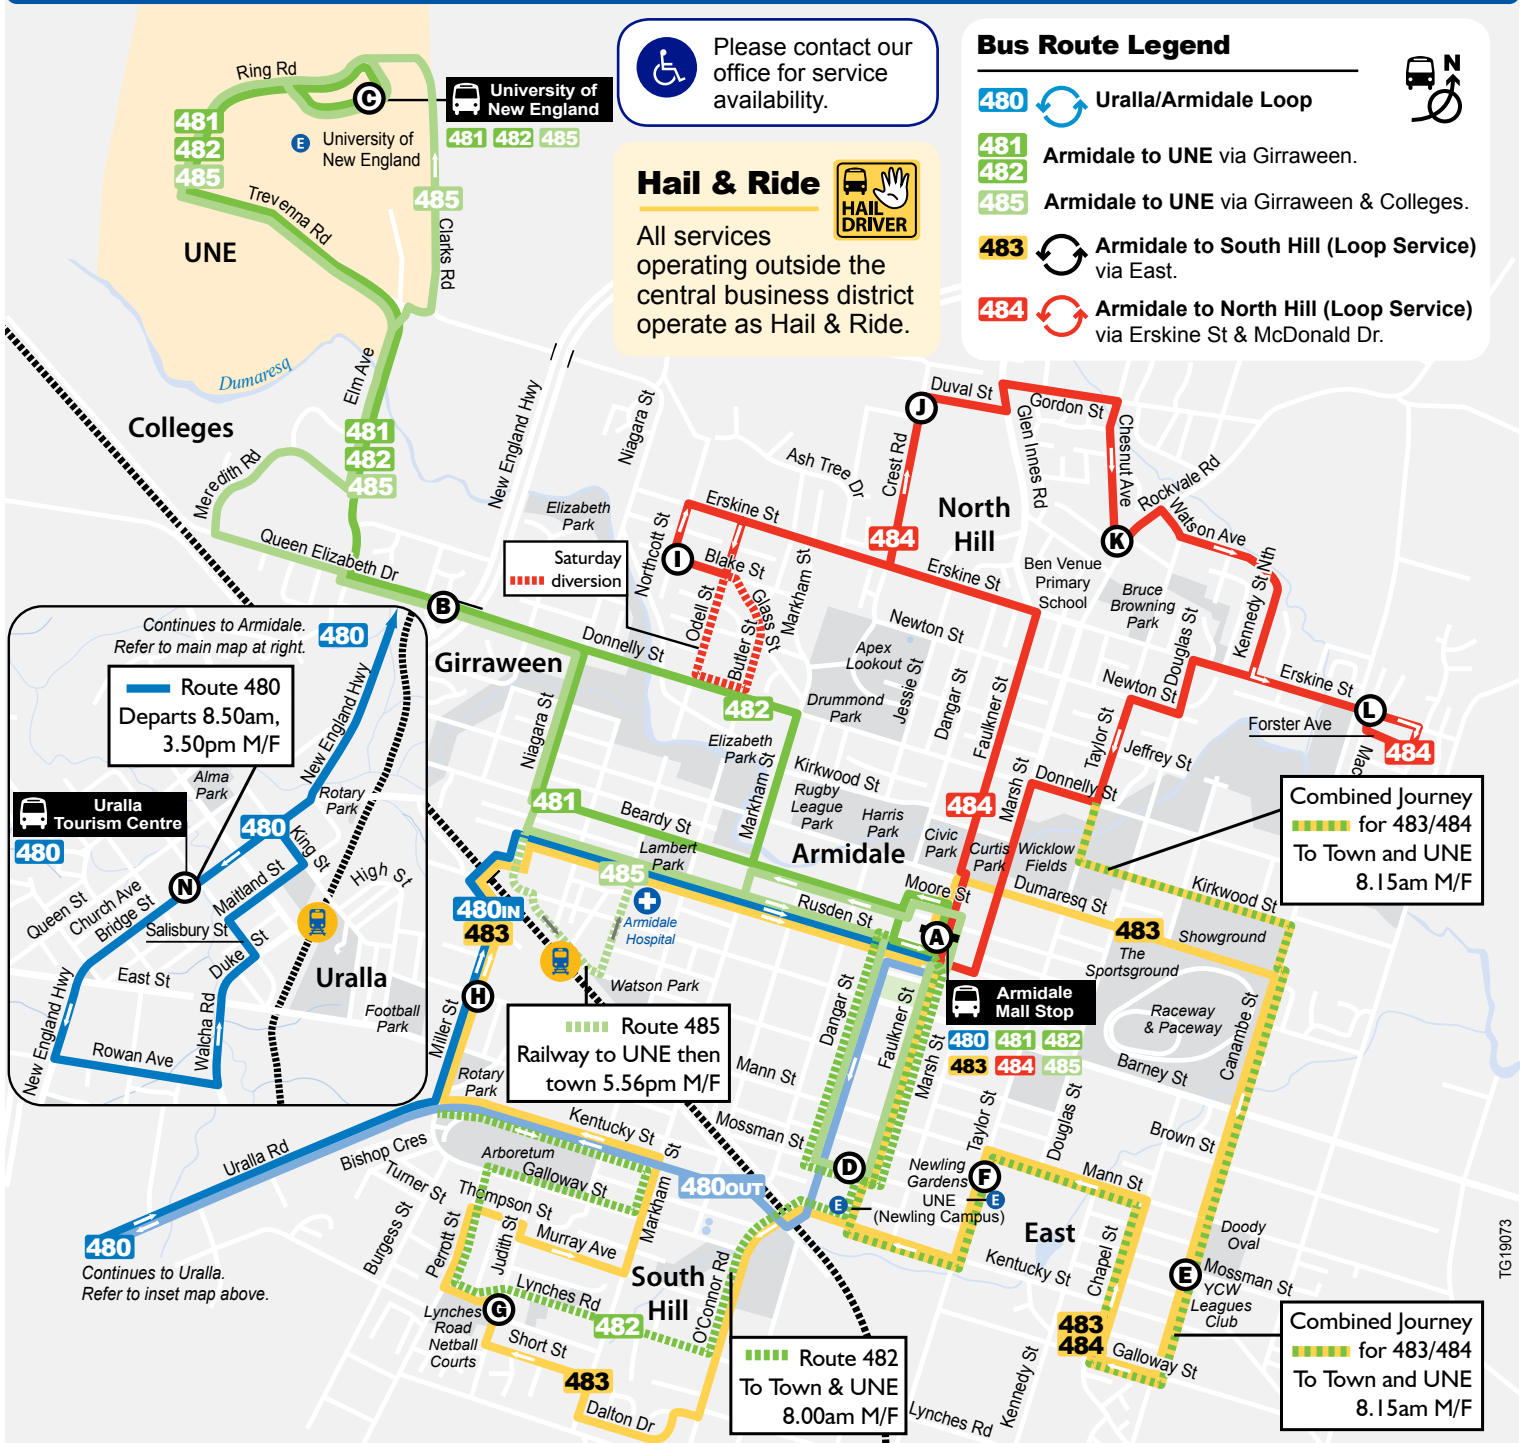

### Explanations:

AM normal type / PM bold type.  
N - via Newling Campus on request.  
R - via Railway Station on request.  
S - via South Hill.

This timetable operates between February and the last Saturday in October. In place of this timetable, a summer timetable will operate between November to February O-Week.

### Friday & Saturday Nights

pm	7.05	<b>481</b>
pm	8.00	<b>481</b>
pm	9.00	<b>481</b>
pm	10.00	<b>481</b>
pm	11.00	<b>481</b>
pm	12.00	<b>481</b>

UNE buses do connect with route 483/484 and visa versa.

# Bus Route Map

Please contact our office for service availability.

### East & South **483**

Monday to Friday

Route	Depart Mall Stop	YCW	Newling Gardens	Netball Courts	Cnr Man & Miller Sts	Finish Mall Stop
	<b>A</b>	<b>E</b>	<b>F</b>	<b>G</b>	<b>H</b>	<b>A</b>
483 am	7.55B	8.25	8.27	....	....	8.30
483 am	9.15	9.19	9.21	9.25	9.35	9.40
483 am	11.15	11.19	11.21	11.25	11.35	11.40
483 pm	1.15	1.19	1.21	1.25	1.35	1.40
483 pm	3.45	3.49	3.52	4.00	4.05	4.10
483 pm	4.50	4.55	4.57	5.00	5.05	5.10
<b>Saturday</b>						
483 am	9.15	9.19	9.21	9.25	9.30	9.40
483 pm	12.15	12.19	12.21	12.25	12.30	12.40