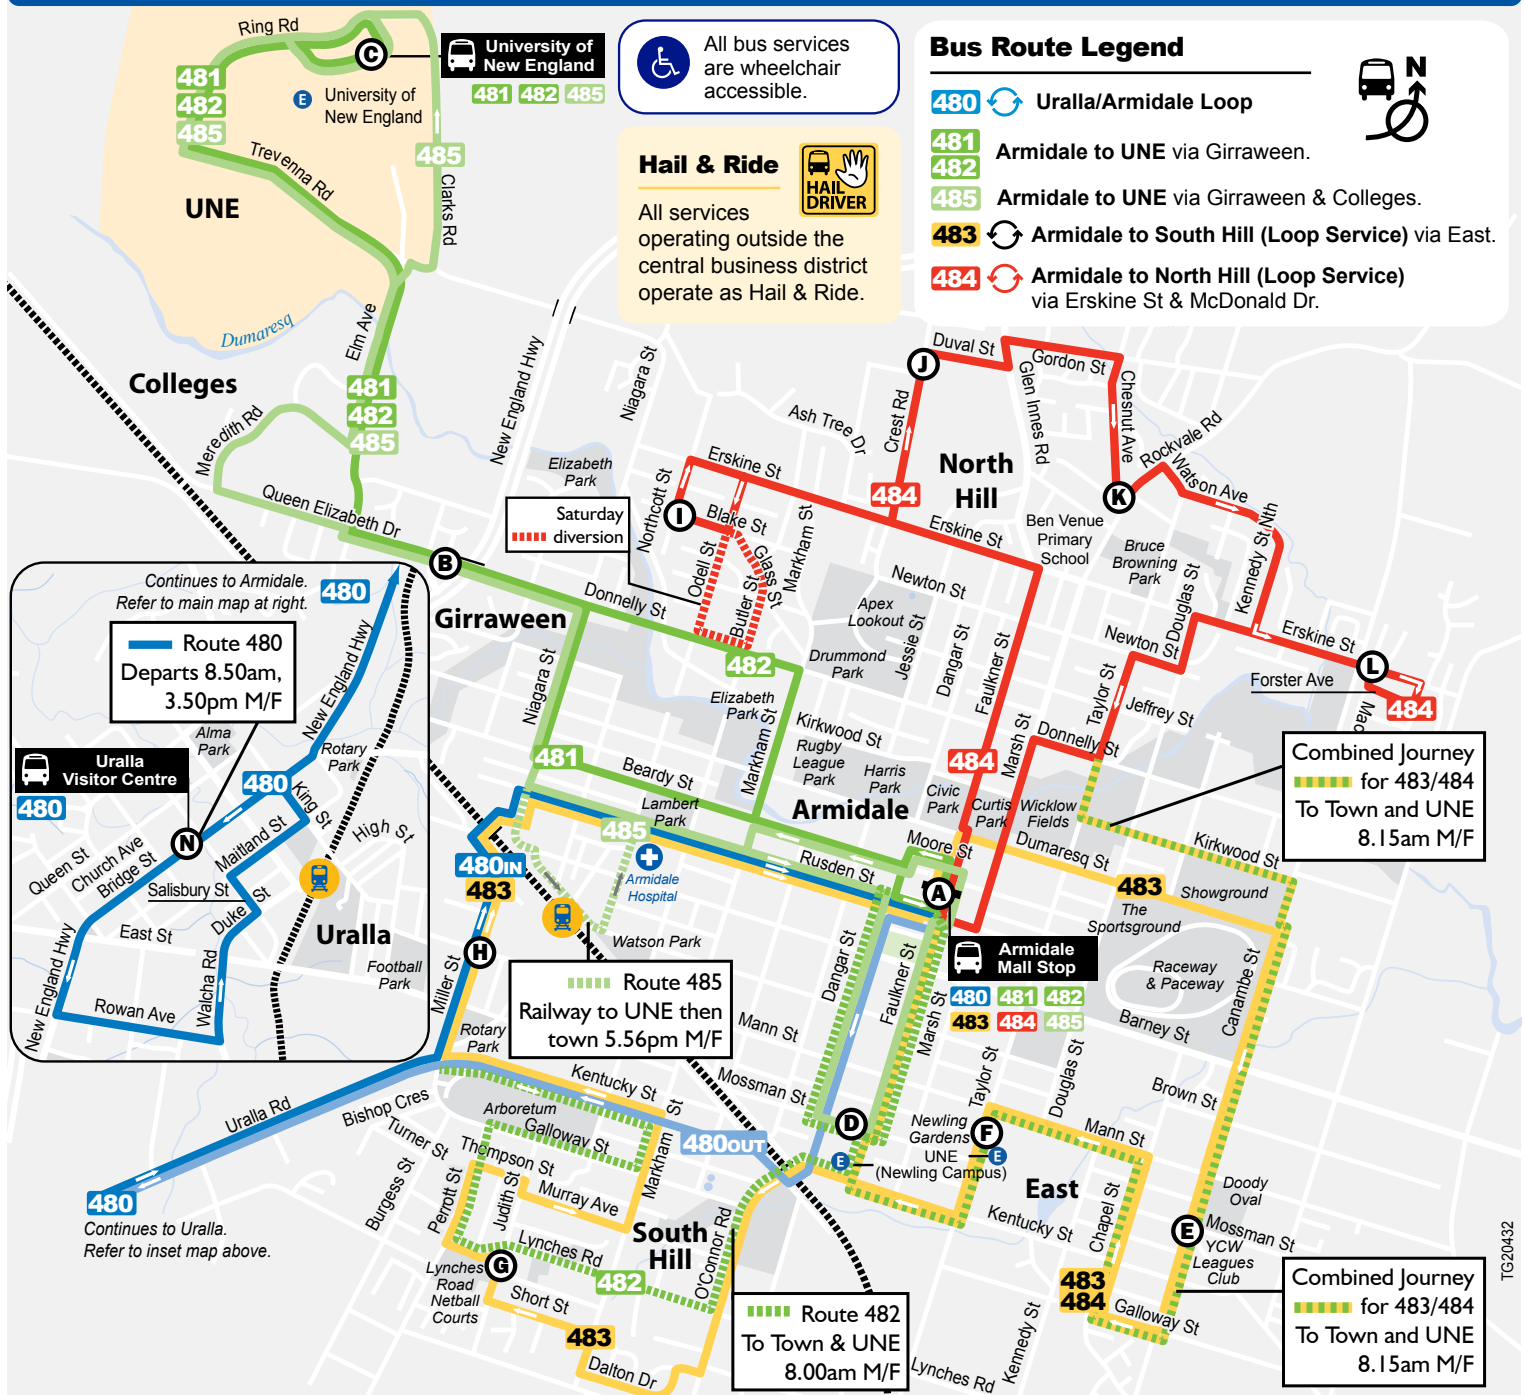

#### Saturday

am 7.50	<b>485R/S</b>
am 8.25	<b>485N</b>
am 8.50	<b>485N</b>
am 9.30	<b>482</b>
am 10.00	<b>481N</b>
am 11.00	<b>481N</b>
pm 12.00	<b>482N</b>
pm 1.00	<b>481N</b>
pm 2.05	<b>481N</b>
pm 2.30	<b>482</b>
pm 3.05	<b>481N</b>
pm 3.35	<b>482</b>
pm 4.05	<b>481N</b>
pm 4.35	<b>482</b>
pm 5.05	<b>481N</b>
pm 5.35	<b>482</b>
pm 6.05	<b>481N</b>
pm 7.05	<b>481N</b>
pm 8.00	<b>481</b>
pm 9.00	<b>481</b>

#### Important Notes:

Passengers in South Hill may catch the 482 via town to UNE at approximately 8.00am. Refer to map for details.

## East & South **483**

Monday to Friday

Route	Depart Mall Stop	YCW	Newling Gardens	Netball Courts	Cnr Man & Miller Sts	Finish Mall Stop
<b>483</b>	am 7.55	B 8.25	8.27	....	....	8.30
<b>483</b>	am 9.15	9.19	9.21	9.25	9.35	9.40
<b>483</b>	am 11.15	11.19	11.21	11.25	11.35	11.40
<b>483</b>	pm 1.15	1.19	1.21	1.25	1.35	1.40
<b>483</b>	pm 3.45	3.49	3.52	4.00	4.05	4.10
<b>483</b>	pm 4.50	4.55	4.57	5.00	5.05	5.10

## North **484**

Monday to Friday

Route	Depart Mall Stop	Blake St	Duval HS	Mount View	McDonald Dr	Finish Mall Stop
<b>484</b>	am 7.55	B 8.00	8.08	8.09	8.14	8.30
<b>484</b>	am 10.15	10.19	10.21	10.23	10.29	10.40
<b>484</b>	pm 12.15	12.19	12.21	12.23	12.29	12.40
<b>484</b>	pm 2.20	2.24	2.26	2.28	2.34	2.40
<b>484</b>	pm 5.20	5.24	5.26	5.28	5.34	5.45