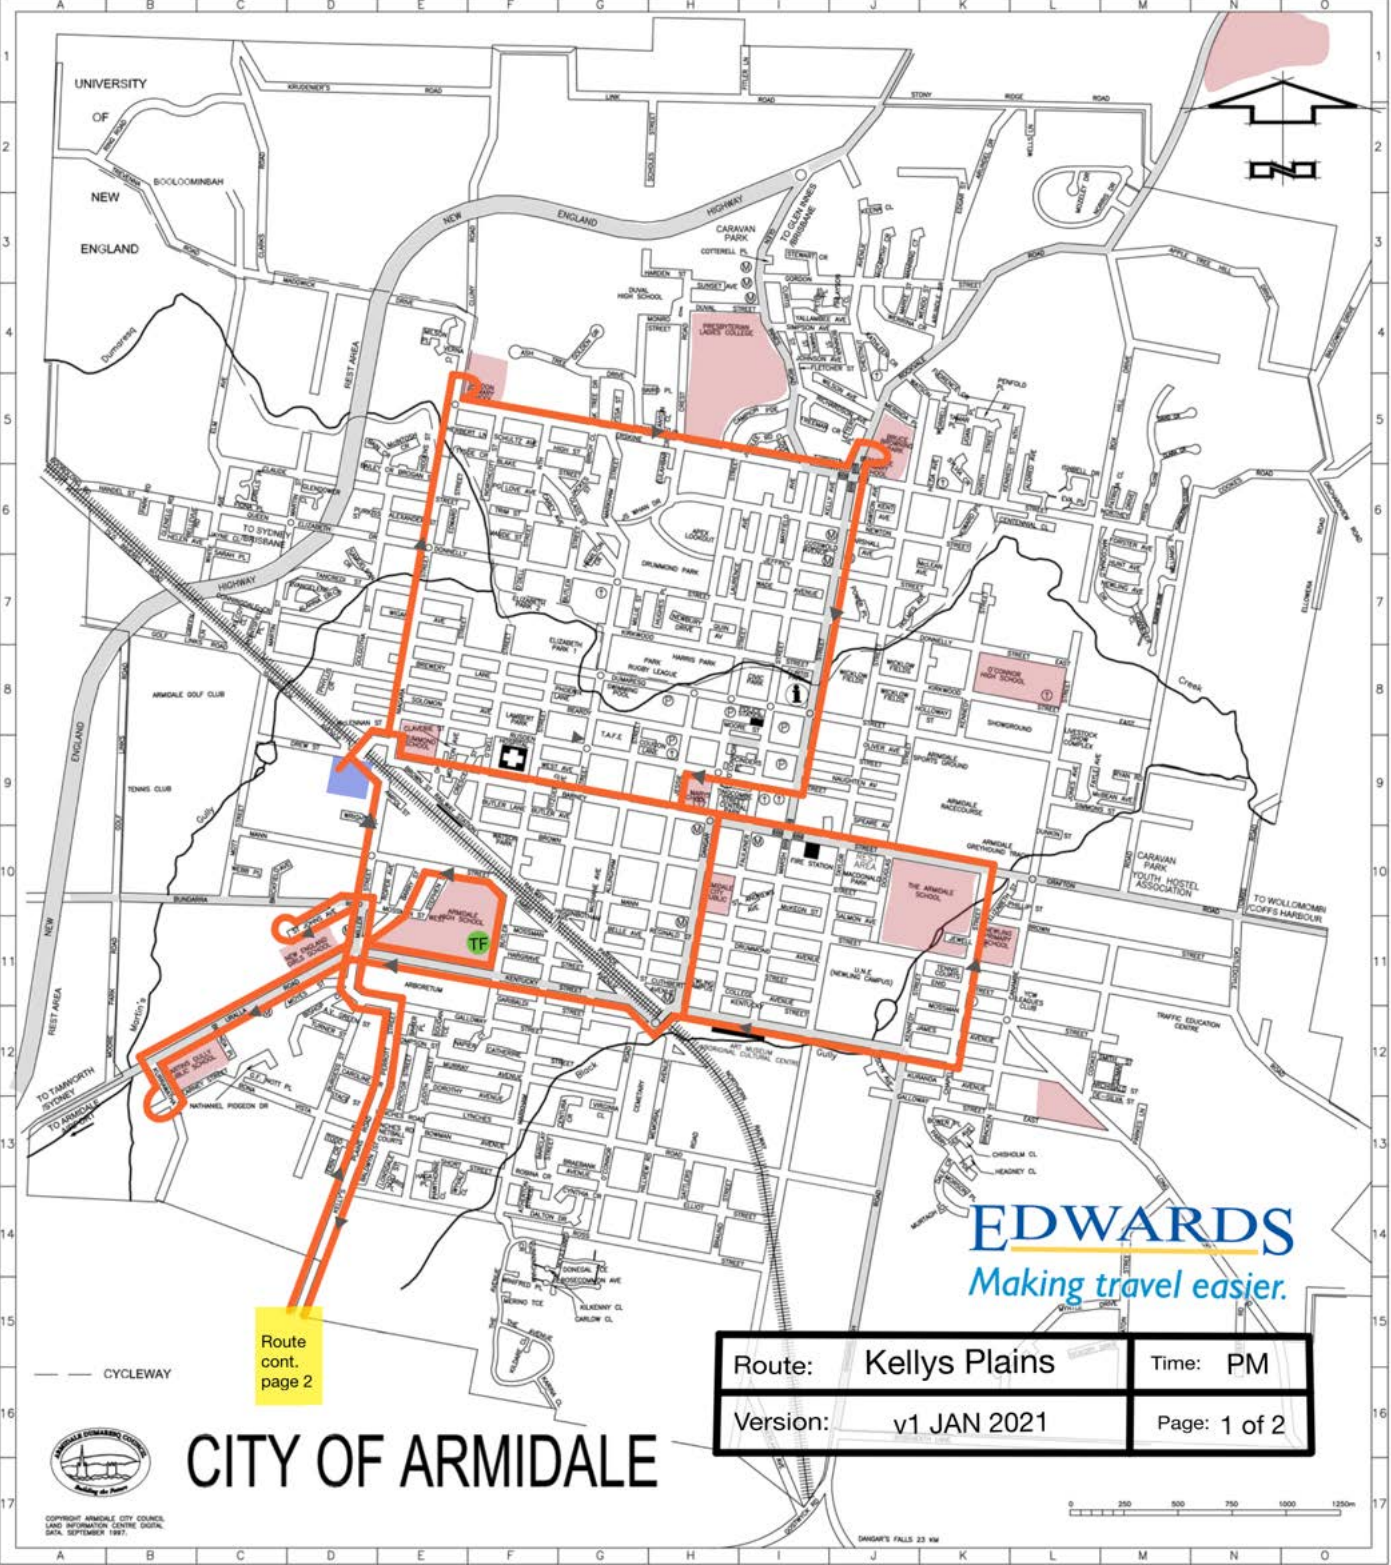

Route
cont.
page 2

EDWARDS
Making travel easier.

Route: Kellys Plains	Time: PM
Version: v1 JAN 2021	Page: 1 of 2

CITY OF ARMIDALE

DRAGON'S FALLS 23 HW