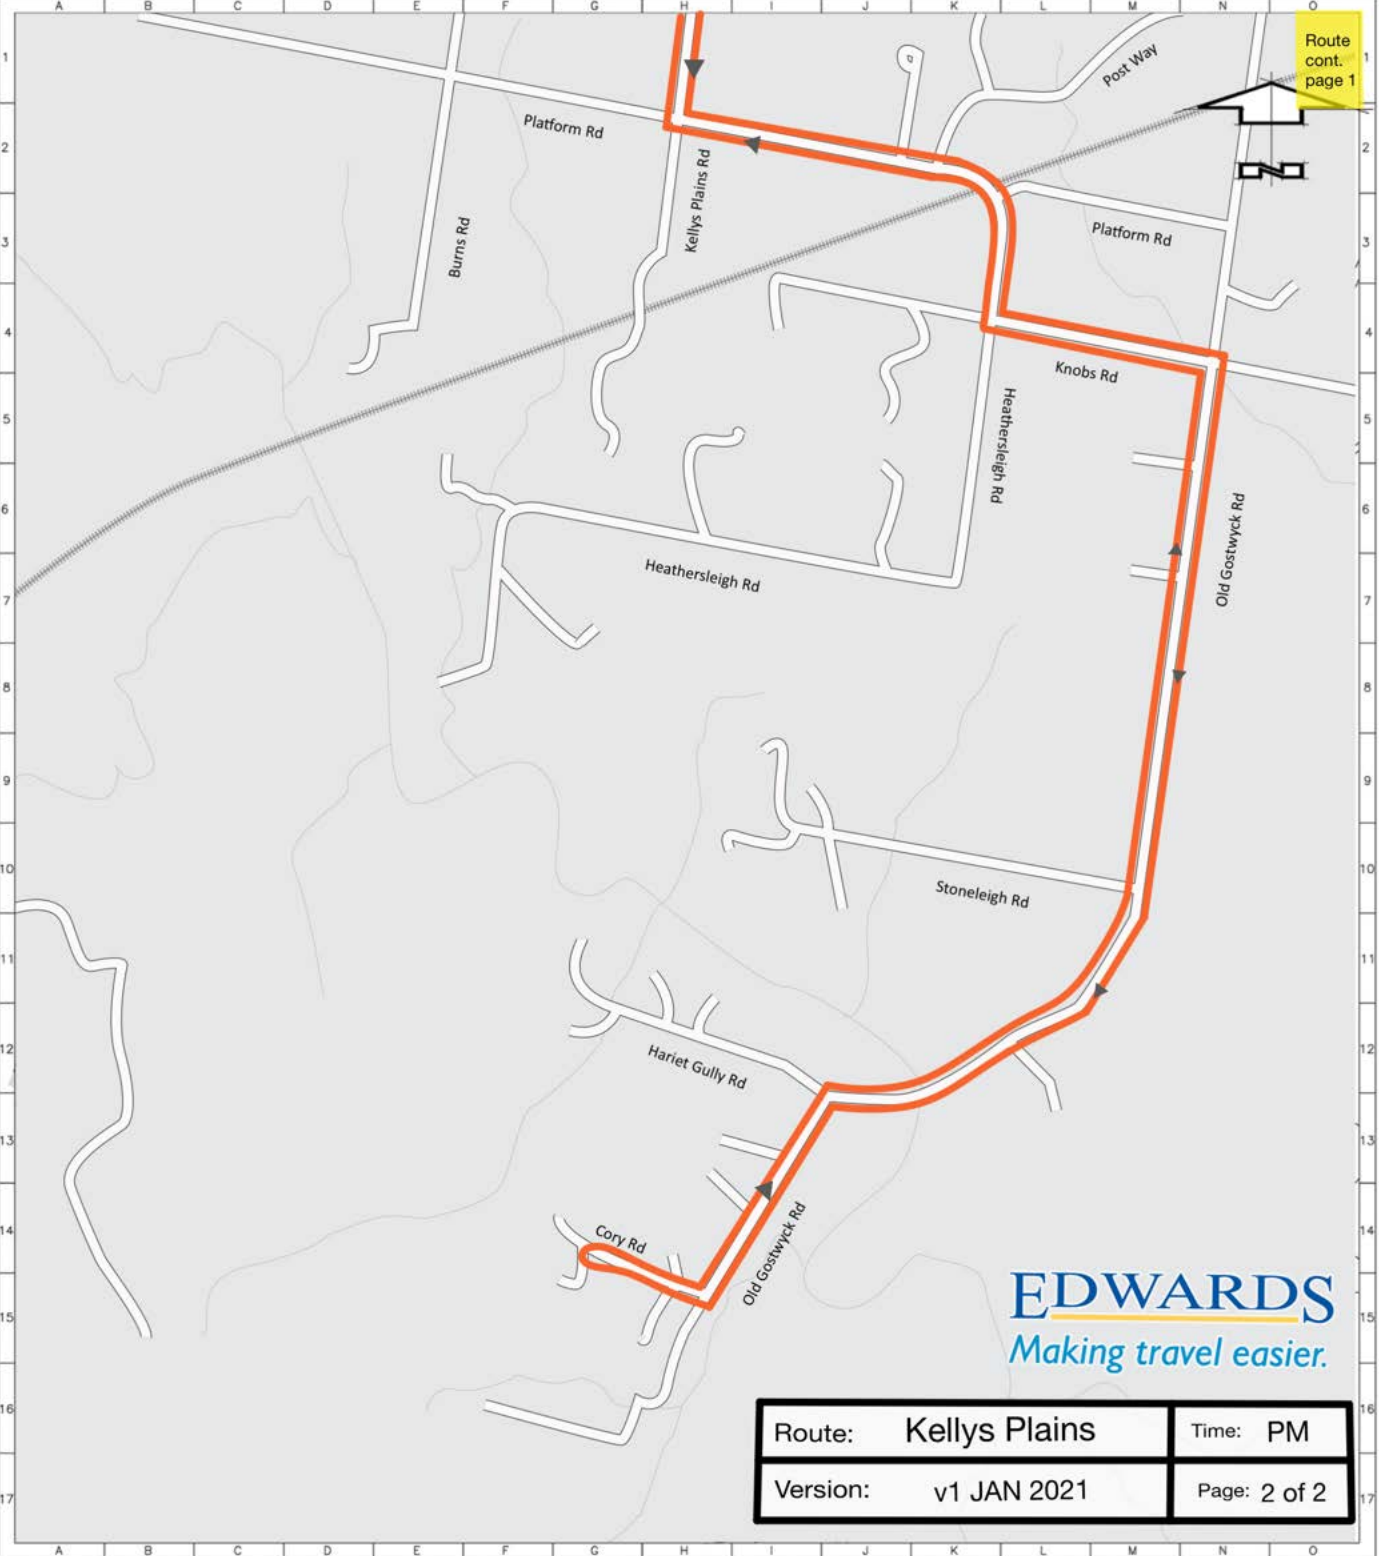

Route  
cont.  
page 2

**EDWARDS**  
Making travel easier.

Route:	Kellys Plains	Time:	AM
Version:	v1 JAN 2021	Page:	1 of 2

**CITY OF ARMIDALE**

© COPYRIGHT ARMIDALE CITY COUNCIL  
LAND INFORMATION CENTRE DATA  
DATA, SEPTEMBER 1987.

0 250 500 750 1000 1250m

DRAGERS FALLS 23 NW

**EDWARDS**  
Making travel easier.

Route: Kellys Plains	Time: AM
Version: v1 JAN 2021	Page: 2 of 2

Route  
cont.  
page 2

**EDWARDS**  
Making travel easier.

Route: Kellys Plains	Time: PM
Version: v1 JAN 2021	Page: 1 of 2

**CITY OF ARMIDALE**

© COPYRIGHT ARMIDALE CITY COUNCIL. LAND INFORMATION CENTRE DATA. 2014. SEPTEMBER 1987.

DRAGON'S FALLS 23 HW

**EDWARDS**  
Making travel easier.

Route: Kellys Plains	Time: PM
Version: v1 JAN 2021	Page: 2 of 2