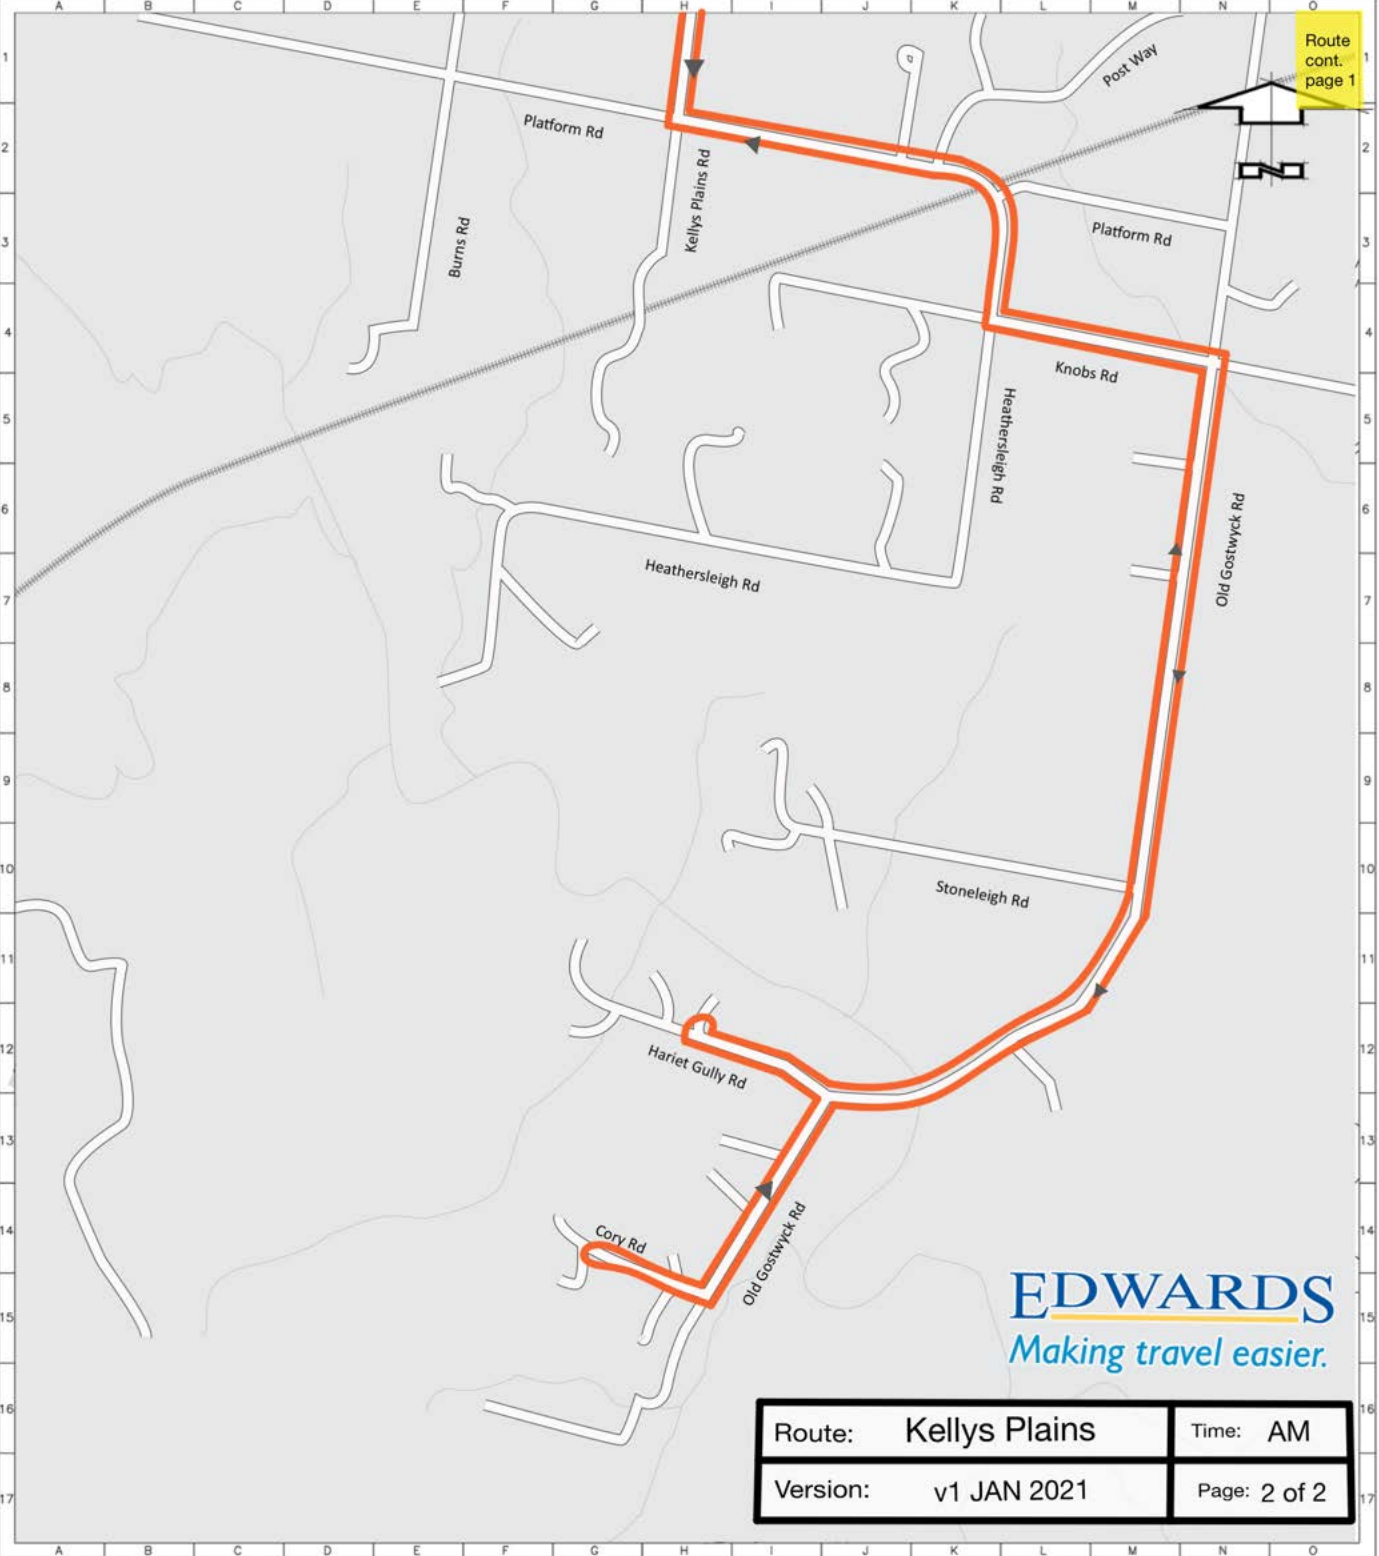

Route  
cont.  
page 2

**EDWARDS**  
Making travel easier.

Route:	Kellys Plains	Time:	AM
Version:	v1 JAN 2021	Page:	1 of 2

**CITY OF ARMIDALE**

© COPYRIGHT ARMIDALE CITY COUNCIL  
LAND INFORMATION CENTRE DATA  
DATA, SEPTEMBER 1987.

0 250 500 750 1000 1250m

DRAGERS FALLS 23 NW

**EDWARDS**  
Making travel easier.

Route: Kellys Plains	Time: AM
Version: v1 JAN 2021	Page: 2 of 2

Route  
cont.  
page 2

**EDWARDS**  
Making travel easier.

Route: Kellys Plains	Time: PM
Version: v1 JAN 2021	Page: 1 of 2

**CITY OF ARMIDALE**

© COPYRIGHT ARMIDALE CITY COUNCIL. LAND INFORMATION CENTRE DATA. 2014. SEPTEMBER 1987.

DRAGON'S FALLS 23 HW

**EDWARDS**  
Making travel easier.

Route: Kellys Plains	Time: PM
Version: v1 JAN 2021	Page: 2 of 2