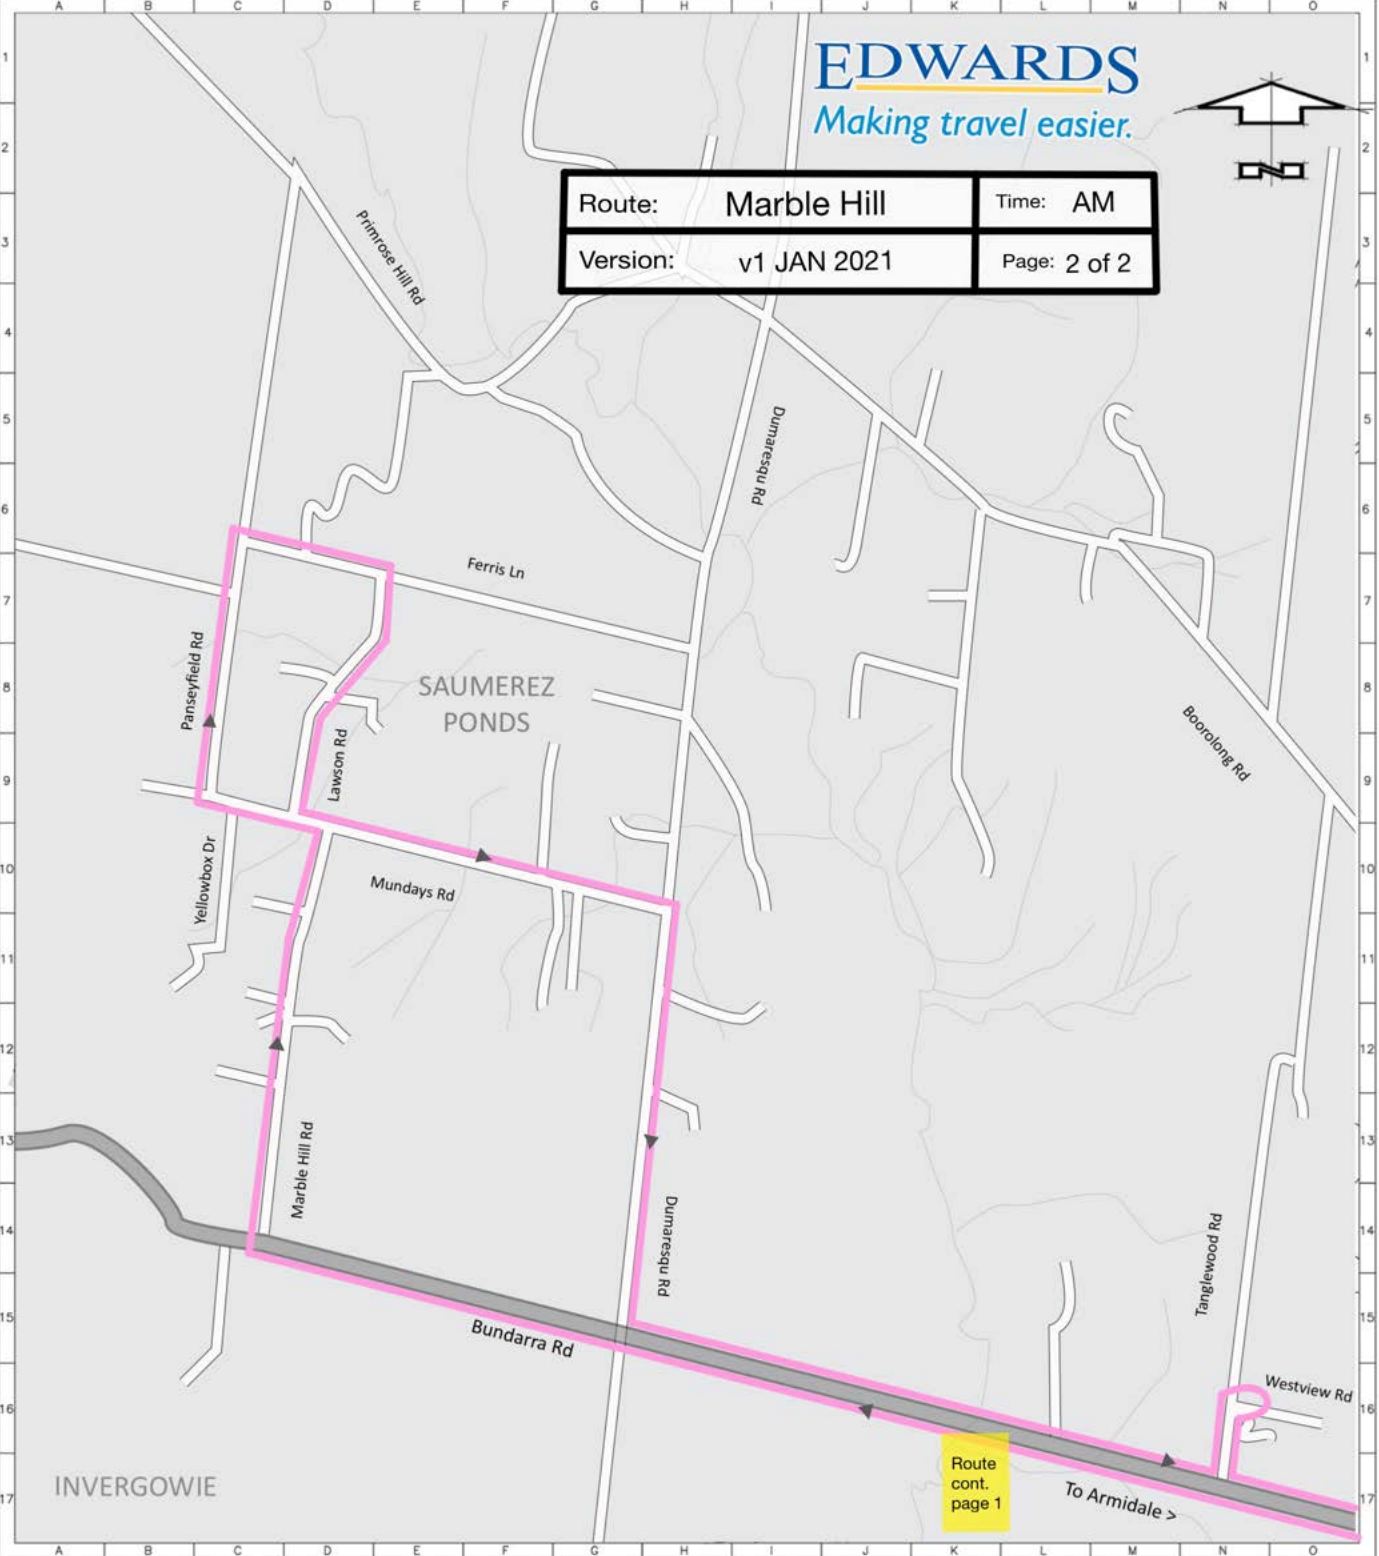

Route cont. page 2

EDWARDS
Making travel easier.

Route:	Marble Hill	Time:	AM
Version:	v1 JAN 2021	Page:	1 of 2

CITY OF ARMIDALE

© COPYRIGHT ARMIDALE CITY COUNCIL. LAND INFORMATION CENTRE DATA. DATA, SEPTEMBER 1987.

0 250 500 750 1000 1250m

DRAGON'S FALLS 23 NW

Route:	Marble Hill	Time:	AM
Version:	v1 JAN 2021	Page:	2 of 2

INVERGOWIE

Route
cont.
page 1

To Armidale >

Route cont. page 2

EDWARDS
Making travel easier.

Route:	Marble Hill	Time:	PM
Version:	v1 JAN 2021	Page:	1 of 2

CITY OF ARMIDALE

© COPYRIGHT ARMIDALE CITY COUNCIL. LAND INFORMATION CENTRE DATA. DATA, SEPTEMBER 1987.

0 250 500 750 1000 1250m

DRAUGHT'S FALLS 23 NW

Route:	Marble Hill	Time:	PM
Version:	v1 JAN 2021	Page:	2 of 2

Route
cont.
page 1

To Armidale >