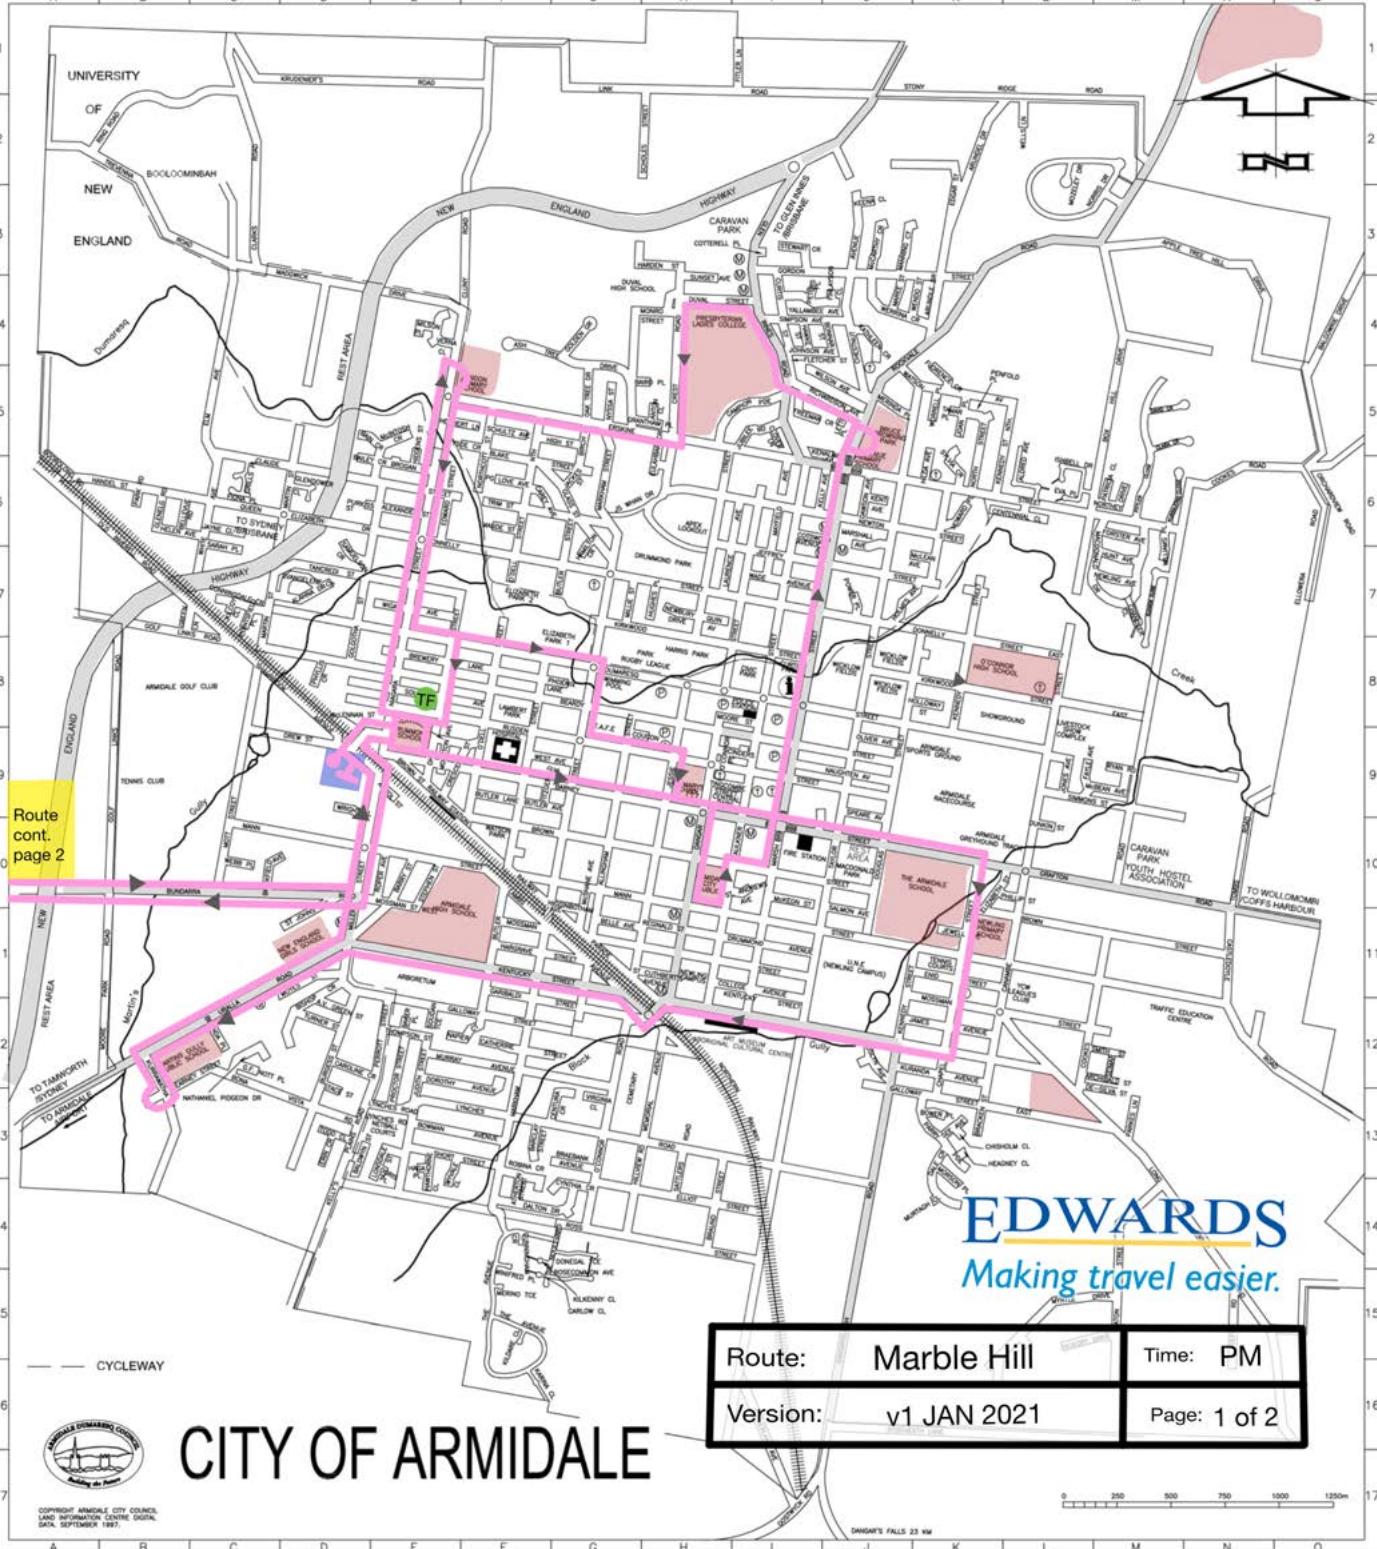

Route cont. page 2

EDWARDS
Making travel easier.

Route:	Marble Hill	Time:	PM
Version:	v1 JAN 2021	Page:	1 of 2

CITY OF ARMIDALE

0 250 500 750 1000 1250m

DRAUGHT'S FALLS 23 NW