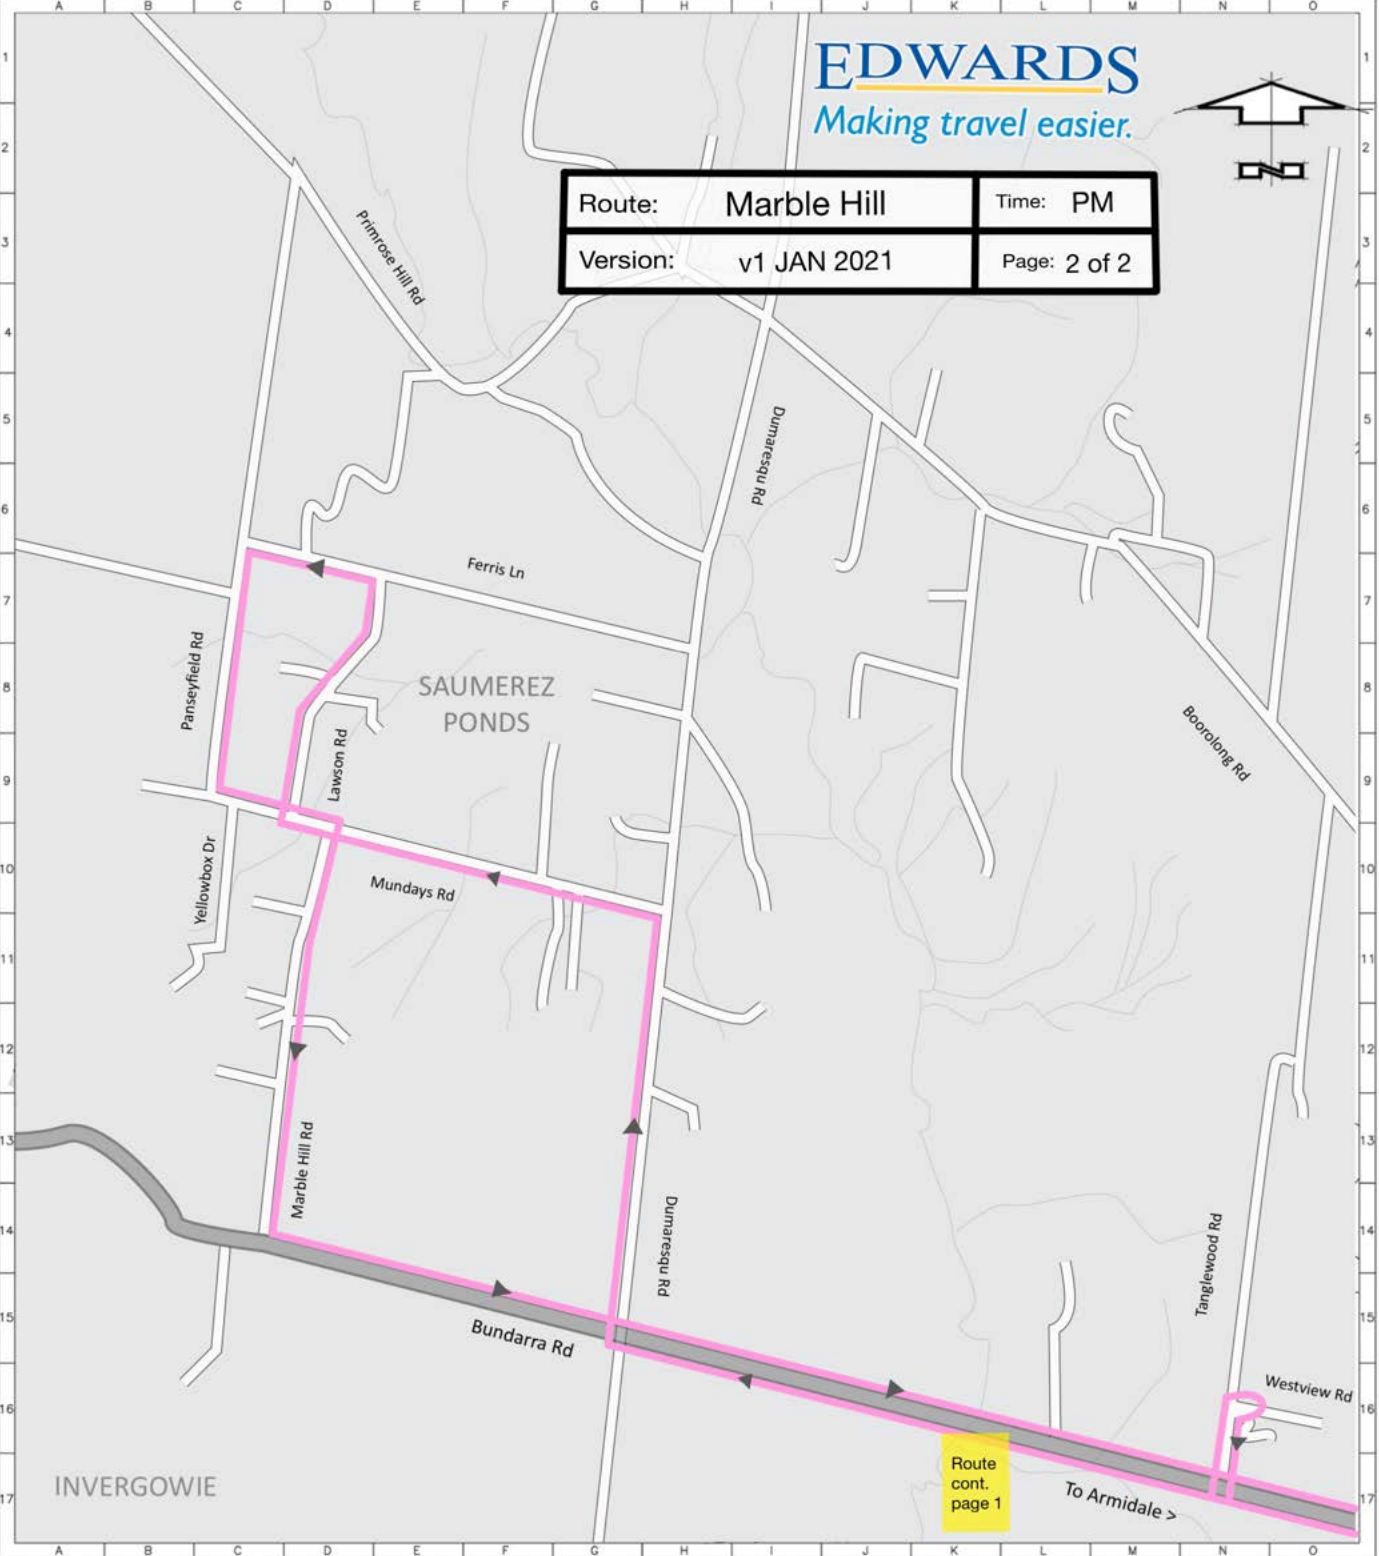

Route cont. page 2

EDWARDS
Making travel easier.

Route:	Marble Hill	Time:	AM
Version:	v1 JAN 2021	Page:	1 of 2

CITY OF ARMIDALE

© COPYRIGHT ARMIDALE CITY COUNCIL. LAND INFORMATION CENTRE DATA. DATA, SEPTEMBER 1987.

0 250 500 750 1000 1250m

DRAGON'S FALLS 23 NW

Route:	Marble Hill	Time:	AM
Version:	v1 JAN 2021	Page:	2 of 2

INVERGOWIE

Route
cont.
page 1

To Armidale >

Route cont. page 2

EDWARDS
Making travel easier.

Route:	Marble Hill	Time:	PM
Version:	v1 JAN 2021	Page:	1 of 2

CITY OF ARMIDALE

© COPYRIGHT ARMIDALE CITY COUNCIL. LAND INFORMATION CENTRE DATA. DATA, SEPTEMBER 1987.

0 250 500 750 1000 1250m

DRAUGHT'S FALLS 23 NW

Route:	Marble Hill	Time:	PM
Version:	v1 JAN 2021	Page:	2 of 2

Route
cont.
page 1

To Armidale >