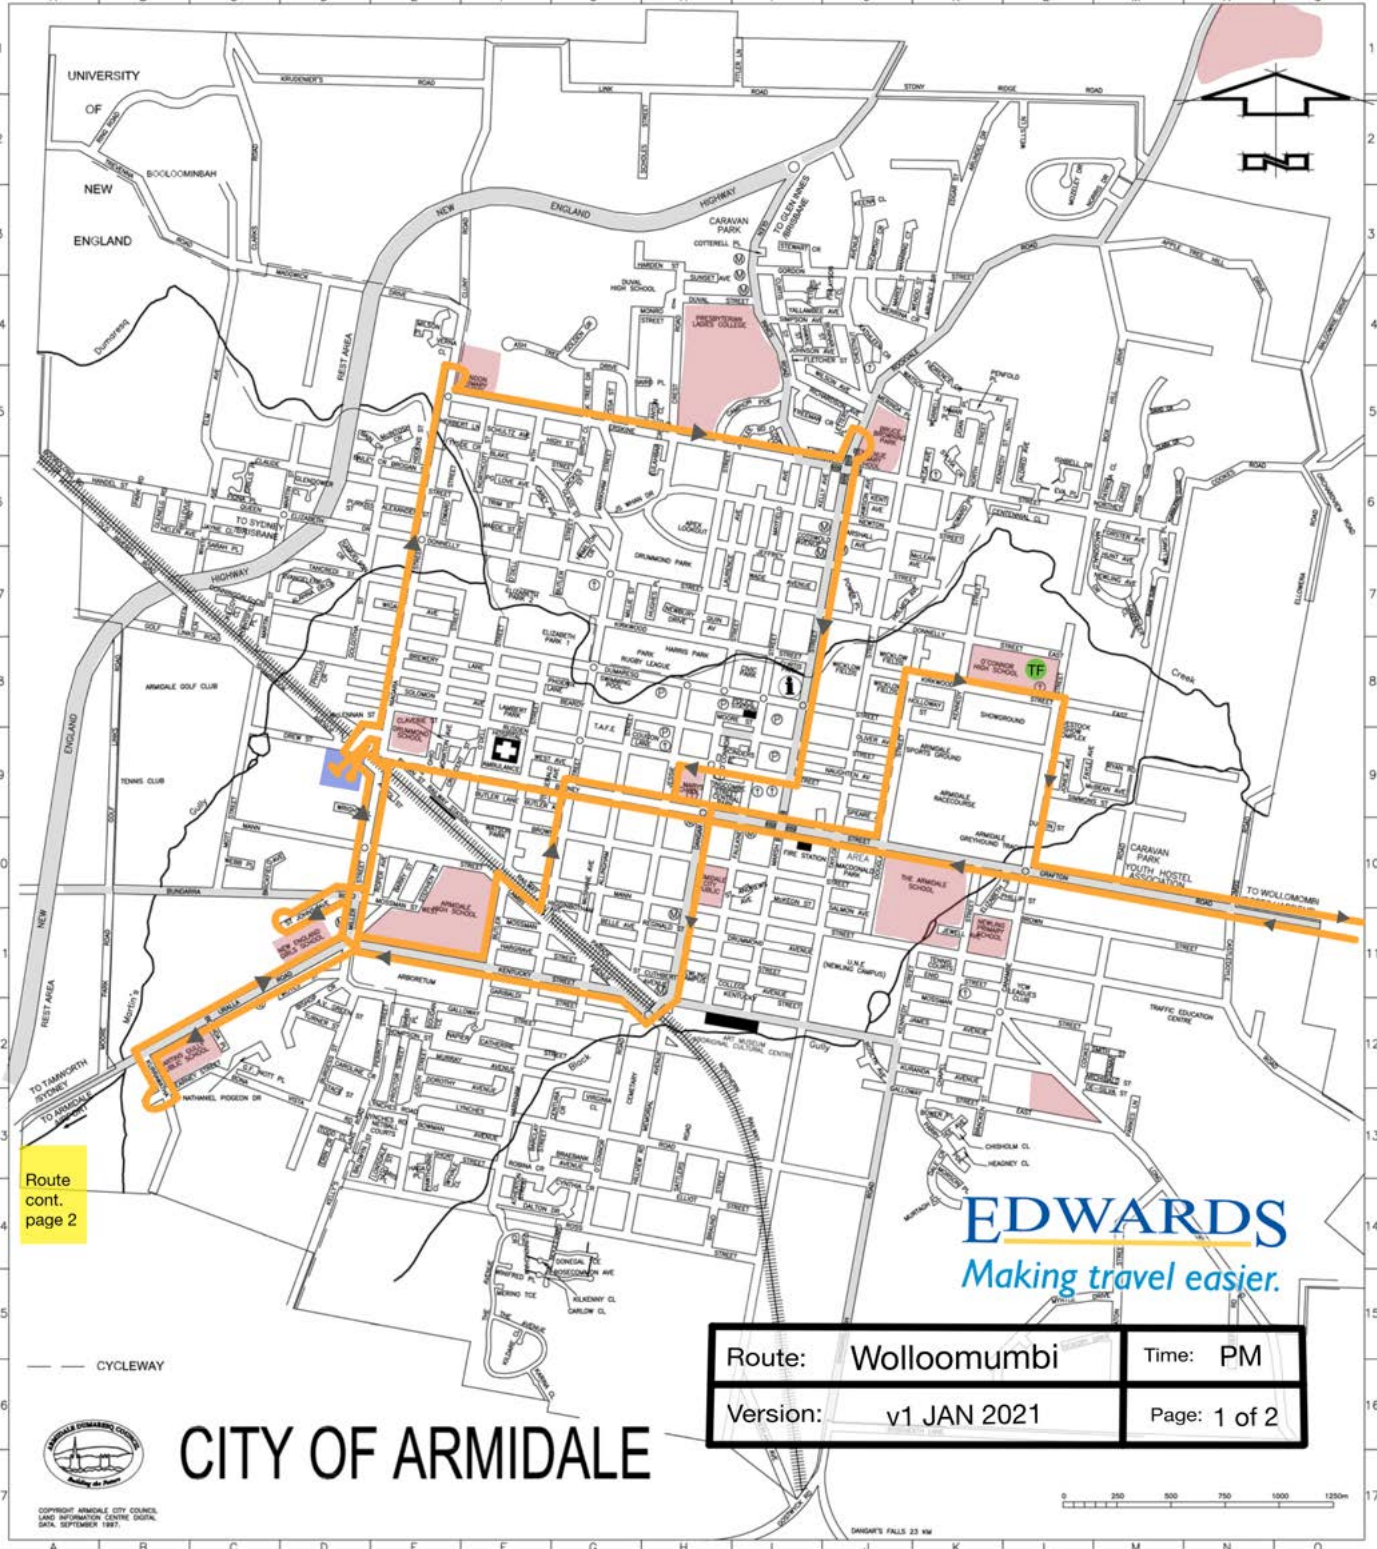

Route
cont.
page 2

EDWARDS
Making travel easier.

Route: Wolloomumbi	Time: PM
Version: v1 JAN 2021	Page: 1 of 2

CITY OF ARMIDALE

0 250 500 750 1000 1250m

DRAUGHT'S FALLS 23 HW