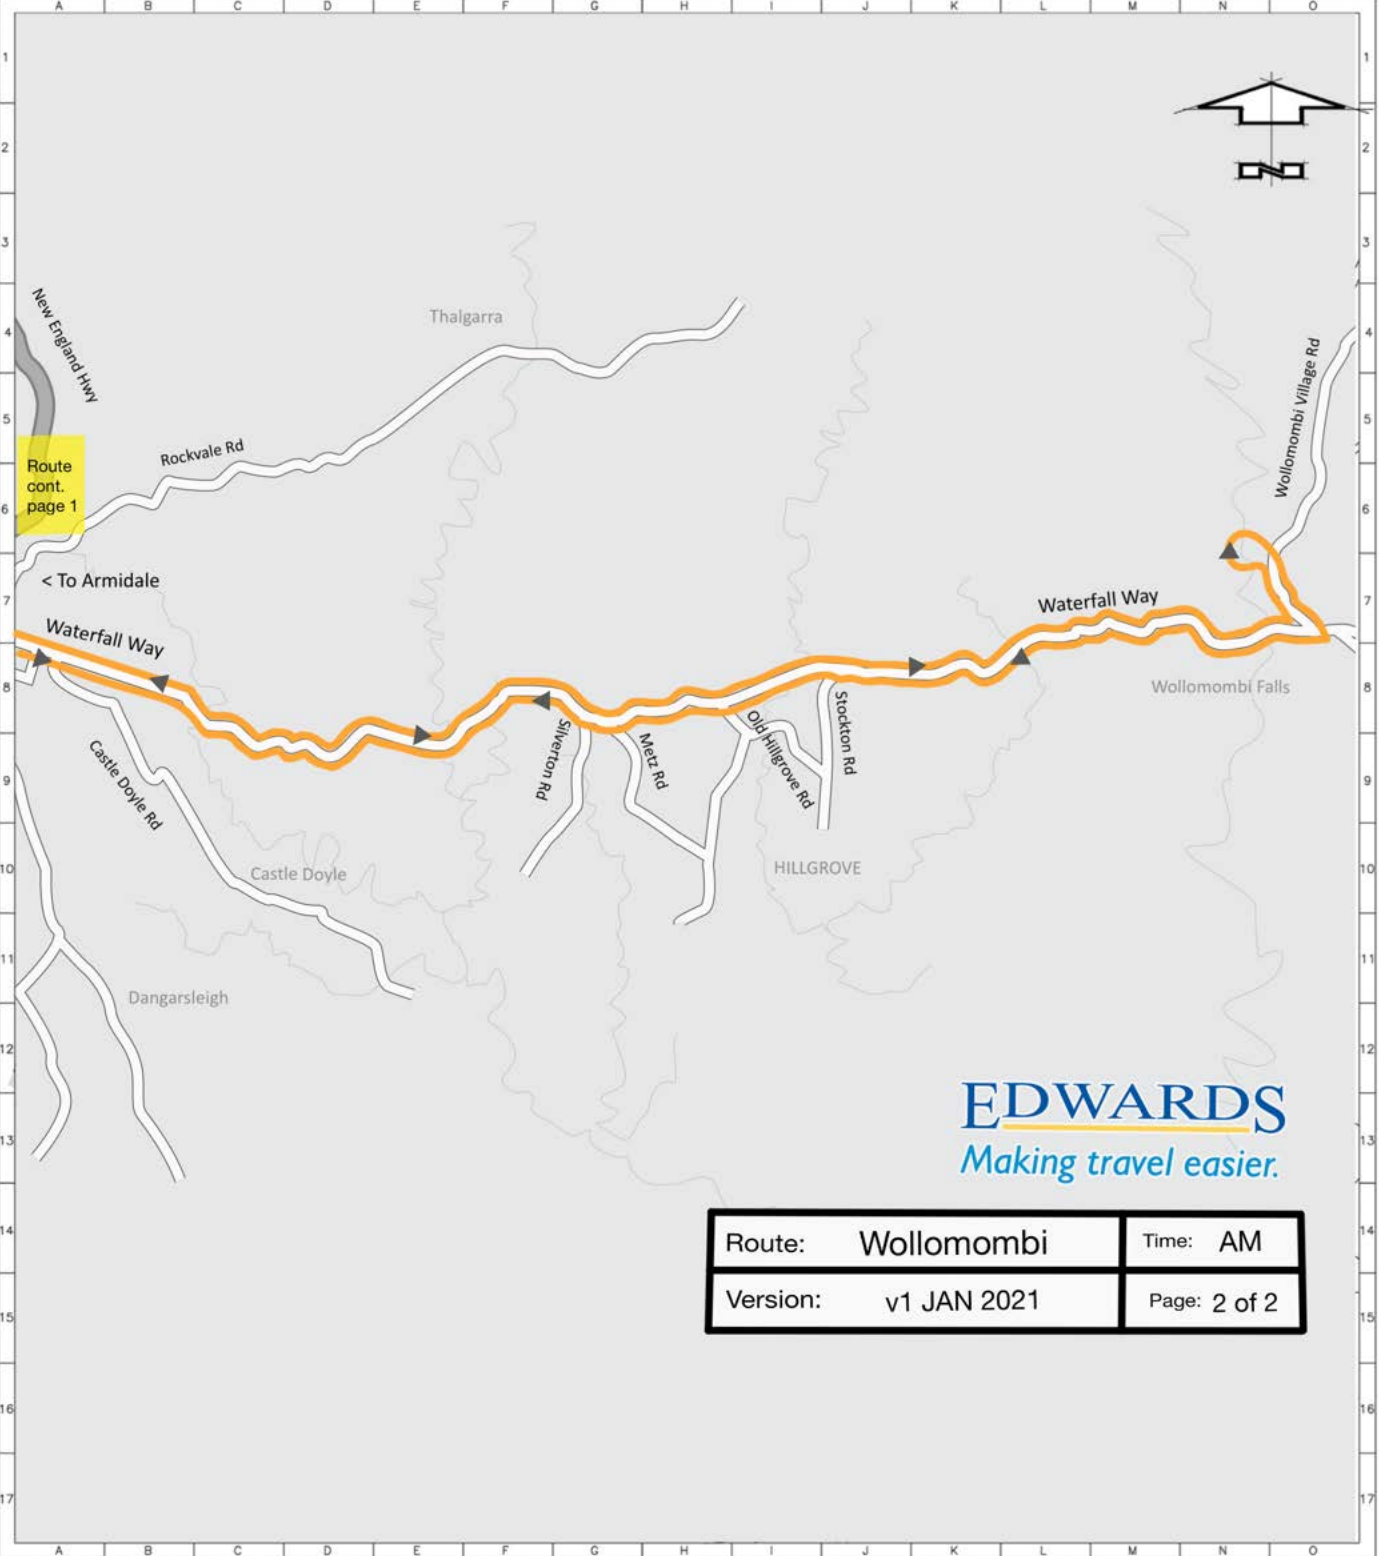

Route
cont.
page 2

EDWARDS
Making travel easier.

Route: Wolloomumbi	Time: AM
Version: v1 JAN 2021	Page: 1 of 2

--- CYCLEWAY

CITY OF ARMIDALE

© COPYRIGHT ARMIDALE CITY COUNCIL
LAND INFORMATION CENTRE DATA
DATA, SEPTEMBER 1997.

DRAGON'S FALLS 23 HW

Route
cont.
page 1

EDWARDS
Making travel easier.

Route:	Wollomombi	Time:	AM
Version:	v1 JAN 2021	Page:	2 of 2

Route
cont.
page 2

EDWARDS
Making travel easier.

Route: Wolloomumbi	Time: PM
Version: v1 JAN 2021	Page: 1 of 2

CITY OF ARMIDALE

© COPYRIGHT ARMIDALE CITY COUNCIL
LAND INFORMATION CENTRE DATA
DATA, SEPTEMBER 1997.

0 250 500 750 1000 1250m

DRAUGHT'S FALLS 23 HW

Route
cont.
page 1

EDWARDS
Making travel easier.

Route:	Wollomombi	Time:	PM
Version:	v1 JAN 2021	Page:	2 of 2