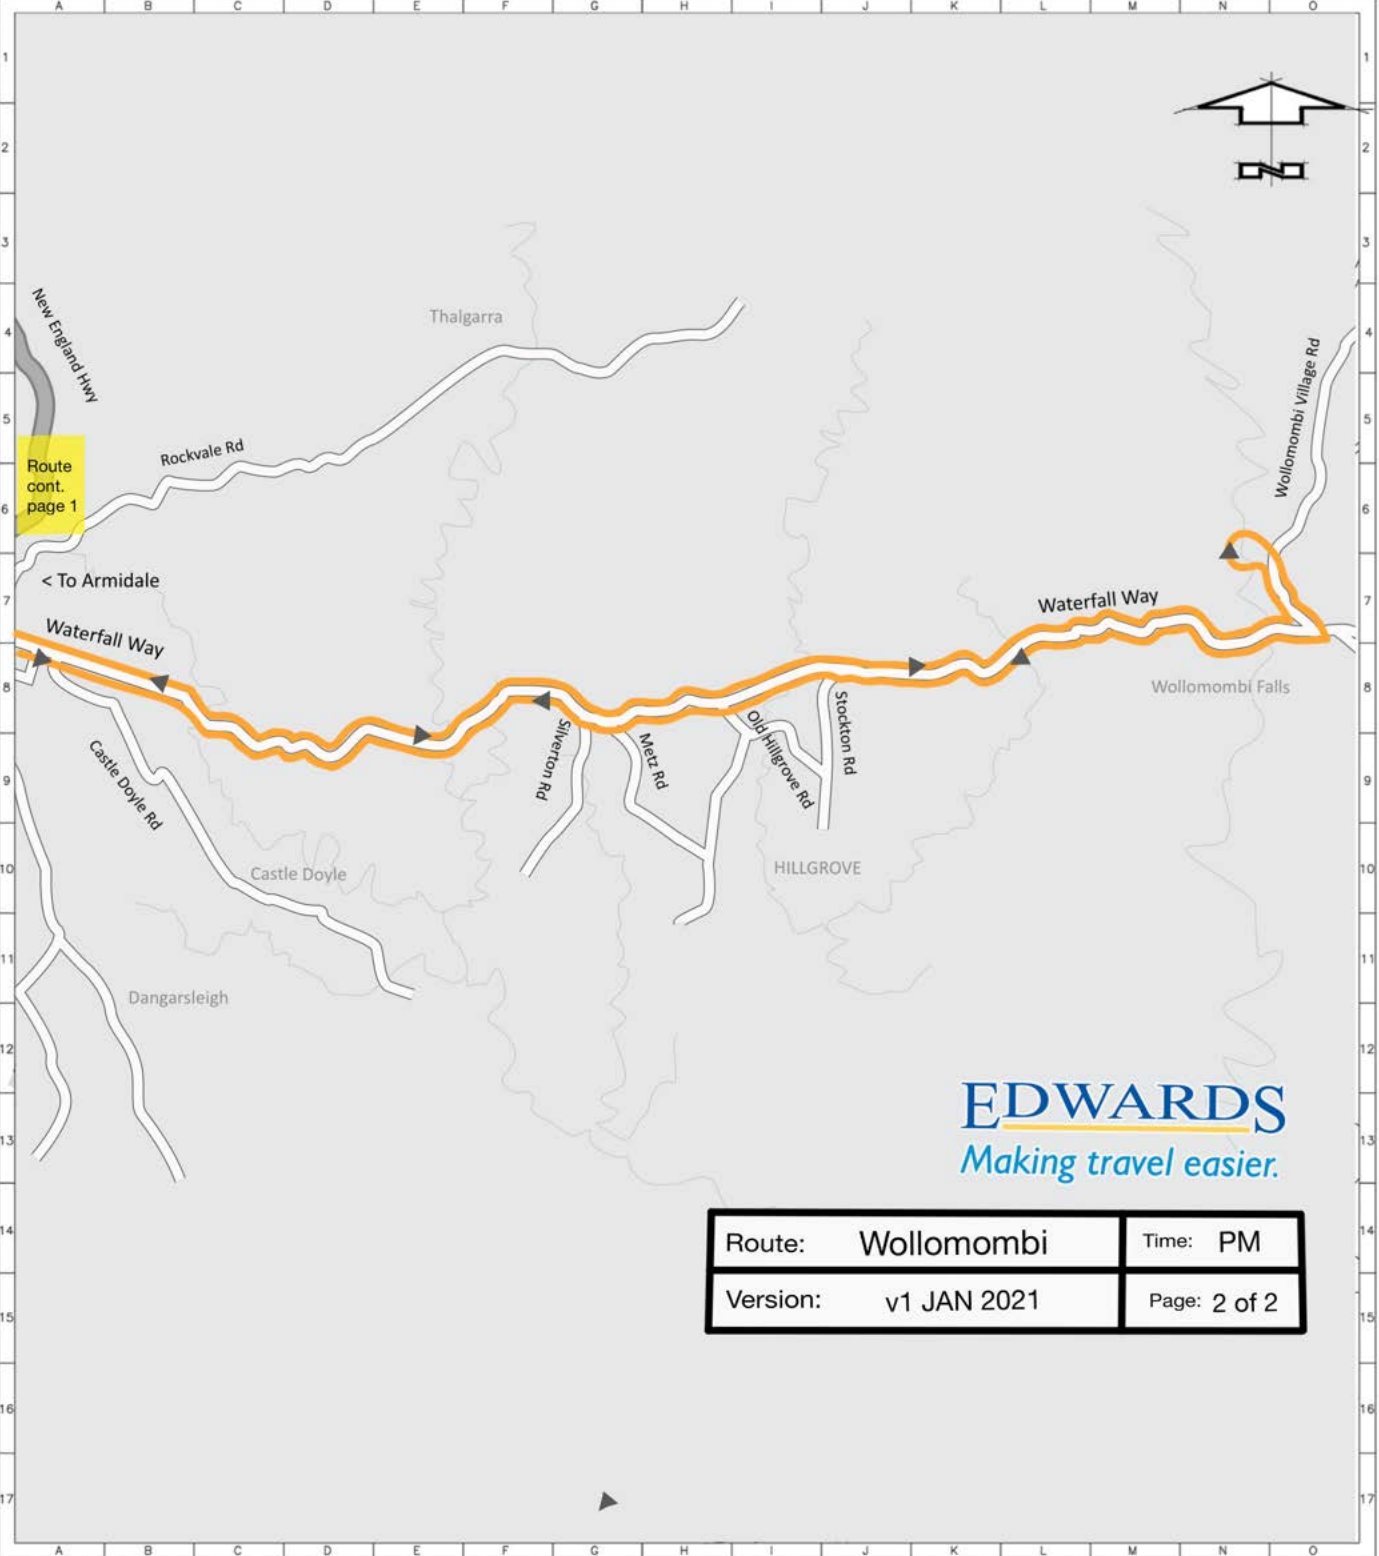

Route
cont.
page 2

EDWARDS
Making travel easier.

Route: Wolloomumbi	Time: AM
Version: v1 JAN 2021	Page: 1 of 2

--- CYCLEWAY

CITY OF ARMIDALE

© COPYRIGHT ARMIDALE CITY COUNCIL
LAND INFORMATION CENTRE DATA
DATA, SEPTEMBER 1997.

DRAGON'S FALLS 23 HW

Route
cont.
page 1

EDWARDS
Making travel easier.

Route:	Wollomombi	Time:	AM
Version:	v1 JAN 2021	Page:	2 of 2

Route
cont.
page 2

EDWARDS
Making travel easier.

Route: Wolloomumbi	Time: PM
Version: v1 JAN 2021	Page: 1 of 2

CITY OF ARMIDALE

© COPYRIGHT ARMIDALE CITY COUNCIL
LAND INFORMATION CENTRE DATA
DATA, SEPTEMBER 1997.

0 250 500 750 1000 1250m

DRAUGHT'S FALLS 23 HW

Route
cont.
page 1

EDWARDS
Making travel easier.

Route:	Wollomombi	Time:	PM
Version:	v1 JAN 2021	Page:	2 of 2