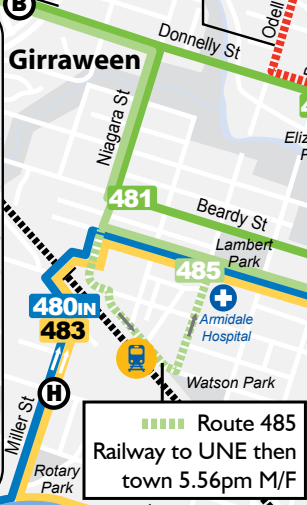

Important Notes:

Passengers in South Hill may catch the 482 via town to UNE at approximately 8.00am. Refer to map for details.

UNE to Town **481, 482, 485**

includes Colleges and Elm Ave

Monday to Friday

am	7.50	485R/S
am	8.25	485N
am	8.50	485N
am	9.30	482
am	10.00	481N
am	11.00	481N
pm	12.00	482N
pm	1.00	481N
pm	2.05	481N
pm	2.30	482
pm	3.05	481N
pm	3.35	482
pm	4.05	481N
pm	4.35	482
pm	5.05	481N
pm	5.35	482
pm	6.05	481N
pm	7.05	481N

UNE buses do connect with route 483/484 and visa versa.

Bus Route Map

Please contact our office for service availability.

Bus Route Legend

- 480** **Uralla/Armidale Loop**
- 481** **Armidale to UNE via Girraween.**
- 482** **Armidale to UNE via Girraween & Colleges.**
- 483** **Armidale to South Hill (Loop Service) via East.**
- 484** **Armidale to North Hill (Loop Service) via Erskine St & McDonald Dr.**

Hail & Ride

All services operating outside the central business district operate as Hail & Ride.

East & South **483**

Monday to Friday

Route	Depart Mall Stop	YCW	Newling Gardens	Netball Courts	Cnr Man & Miller Sts	Finish Mall Stop
483	am 7.55	B 8.25	8.27	8.30
483	am 9.15	9.19	9.21	9.25	9.35	9.40
483	am 11.15	11.19	11.21	11.25	11.35	11.40
483	pm 1.15	1.19	1.21	1.25	1.35	1.40
483	pm 3.45	3.49	3.52	4.00	4.05	4.10
483	pm 4.50	4.55	4.57	5.00	5.05	5.10

North **484**

Monday to Friday

Route	Depart Mall Stop	Blake St	Duval HS	Mount View	McDonald Dr	Finish Mall Stop
484	am 7.55	B 8.00	8.08	8.09	8.14	8.30
484	am 10.15	10.19	10.21	10.23	10.29	10.40
484	pm 12.15	12.19	12.21	12.23	12.29	12.40
484	pm 2.20	2.24	2.26	2.28	2.34	2.40
484	pm 5.20	5.24	5.26	5.28	5.34	5.45