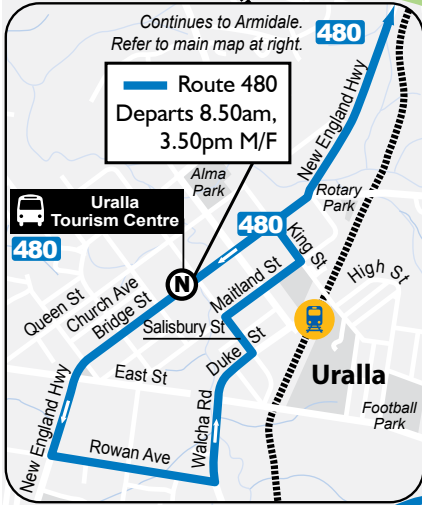

Important Notes:

Passengers in South Hill may catch the 482 via town to UNE at approximately 8.00am. Refer to map for details.

UNE to Town **481, 482, 485**

includes Colleges and Elm Ave

Monday to Friday

am	7.50	485R/S
am	8.25	485N
am	8.50	485N
am	9.30	482
am	10.00	481N
am	11.00	481N
pm	12.00	482N
pm	1.00	481N
pm	2.05	481N
pm	2.30	482
pm	3.05	481N
pm	3.35	482
pm	4.05	481N
pm	4.35	482
pm	5.05	481N
pm	5.35	482
pm	6.05	481N
pm	7.05	481N

UNE buses do connect with route 483/484 and visa versa.

Bus Route Map

Please contact our office for service availability.

Bus Route Legend

- 480** **Uralla/Armidale Loop**
- 481** **Armidale to UNE via Girraween.**
- 482** **Armidale to UNE via Girraween & Colleges.**
- 483** **Armidale to South Hill (Loop Service) via East.**
- 484** **Armidale to North Hill (Loop Service) via Erskine St & McDonald Dr.**

Hail & Ride

All services operating outside the central business district operate as Hail & Ride.

East & South **483**

Monday to Friday

Route	Depart Mall Stop	YCW	Newling Gardens	Netball Courts	Cnr Man & Miller Sts	Finish Mall Stop
483	am 7.55	B 8.25	8.27	8.30
483	am 9.15	9.19	9.21	9.25	9.35	9.40
483	am 11.15	11.19	11.21	11.25	11.35	11.40
483	pm 1.15	1.19	1.21	1.25	1.35	1.40
483	pm 3.45	3.49	3.52	4.00	4.05	4.10
483	pm 4.50	4.55	4.57	5.00	5.05	5.10

North **484**

Monday to Friday

Route	Depart Mall Stop	Blake St	Duval HS	Mount View	McDonald Dr	Finish Mall Stop
484	am 7.55	B 8.00	8.08	8.09	8.14	8.30
484	am 10.15	10.19	10.21	10.23	10.29	10.40
484	pm 12.15	12.19	12.21	12.23	12.29	12.40
484	pm 2.20	2.24	2.26	2.28	2.34	2.40
484	pm 5.20	5.24	5.26	5.28	5.34	5.45