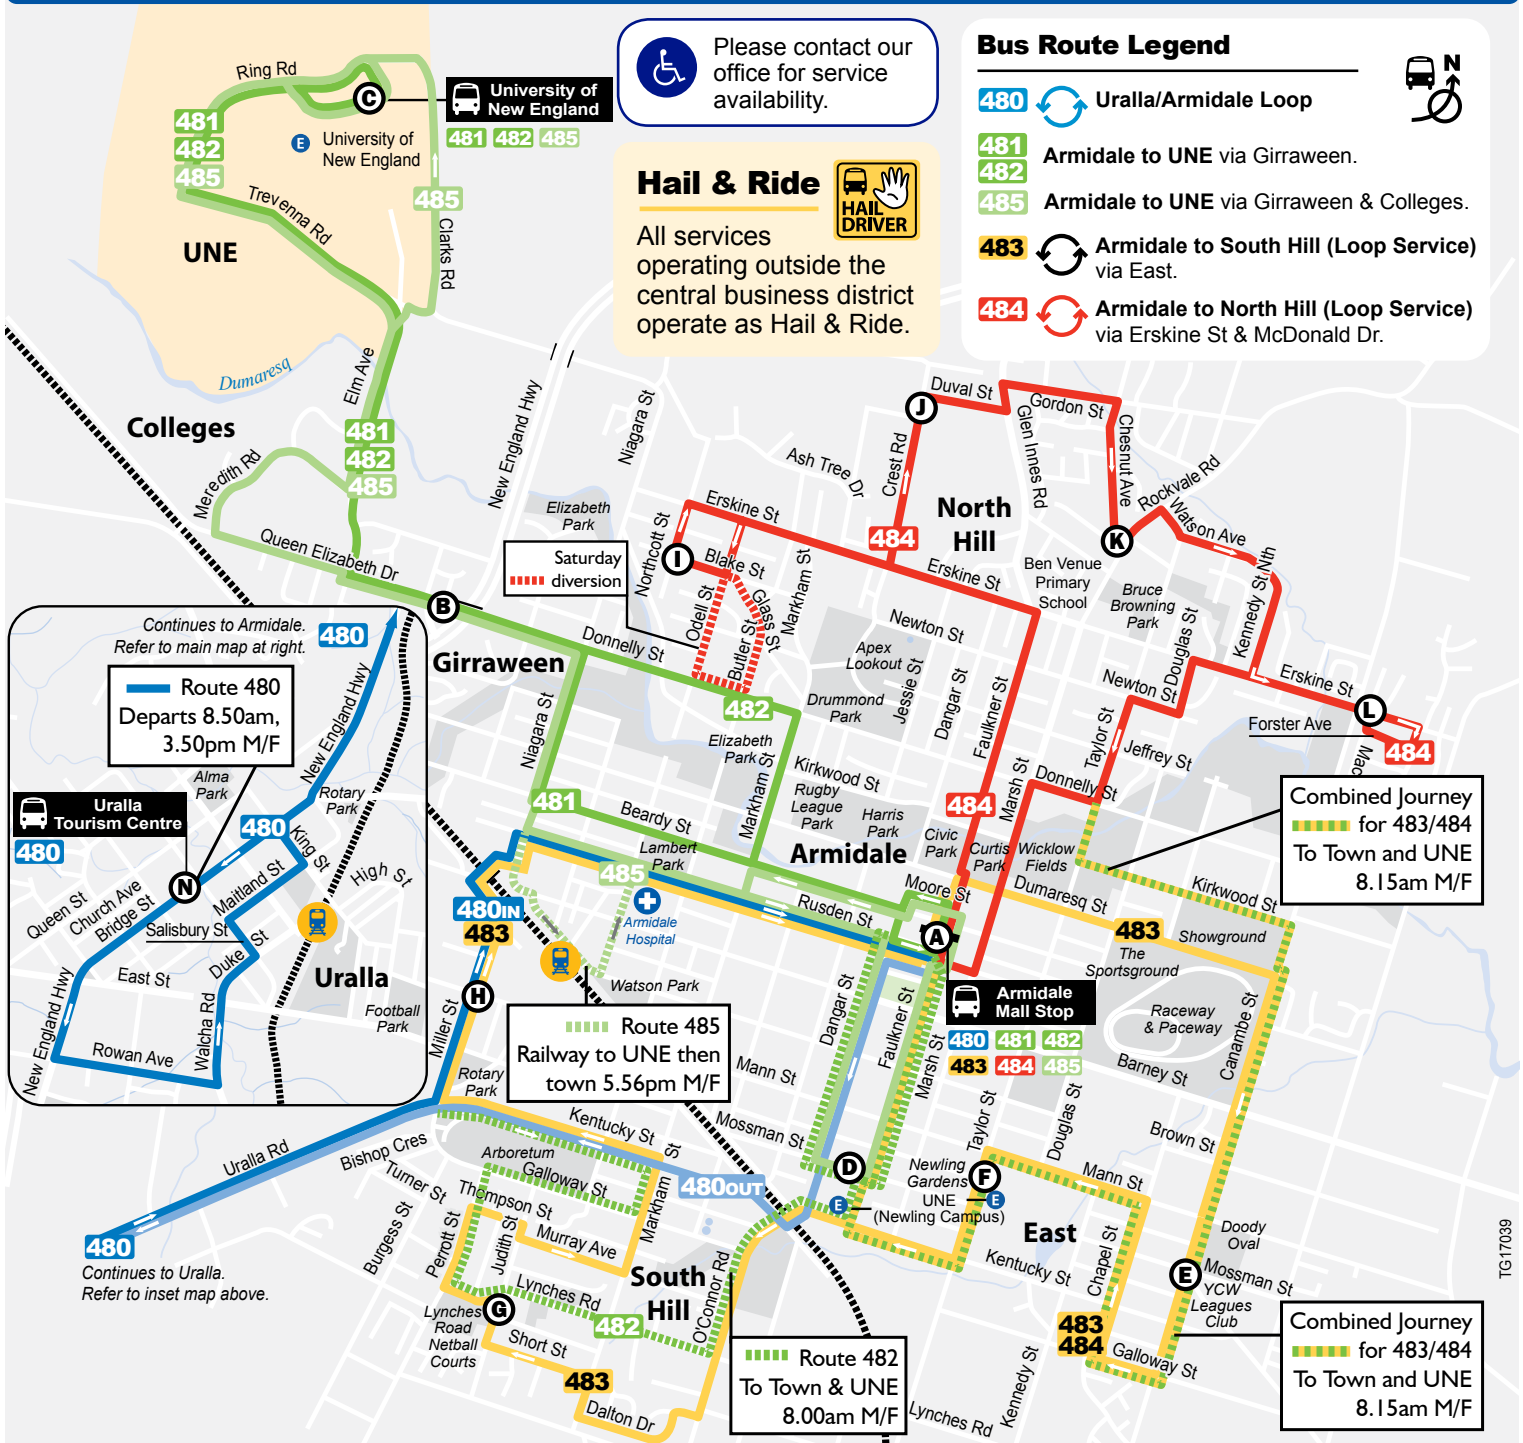

- AM normal type / PM bold type.
- N - via Newling Campus on request.
- R - via Railway Station on request.
- S - via South Hill.

This timetable operates between February and the last Saturday in October. In place of this timetable, a summer timetable will operate between November to February O-Week.

Important Notes:

Passengers in South Hill may catch the 482 via town to UNE at approximately 8.00am. Refer to map for details.

UNE to Town **481, 482, 485**

includes Colleges and Elm Ave

Monday to Friday

am	7.50	485R/S
am	8.25	485N
am	8.50	485N
am	9.30	482
am	10.00	481N
am	11.00	481N
pm	12.00	482N
pm	1.00	481N
pm	2.05	481N
pm	2.30	482
pm	3.05	481N
pm	3.35	482
pm	4.05	481N
pm	4.35	482
pm	5.05	481N
pm	5.35	482
pm	6.05	481N
pm	7.05	481N

UNE buses do connect with route 483/484 and visa versa.

Bus Route Map

Please contact our office for service availability.

Bus Route Legend

- 480** **Uralla/Armidale Loop**
- 481** **Armidale to UNE via Girraween.**
- 482** **Armidale to UNE via Girraween & Colleges.**
- 483** **Armidale to South Hill (Loop Service) via East.**
- 484** **Armidale to North Hill (Loop Service) via Erskine St & McDonald Dr.**

Hail & Ride

All services operating outside the central business district operate as Hail & Ride.

East & South **483**

Monday to Friday

Route	Depart Mall Stop	YCW	Newling Gardens	Netball Courts	Cnr Man & Miller Sts	Finish Mall Stop
483	am 7.55	B 8.25	8.27	8.30
483	am 9.15	9.19	9.21	9.25	9.35	9.40
483	am 11.15	11.19	11.21	11.25	11.35	11.40
483	pm 1.15	1.19	1.21	1.25	1.35	1.40
483	pm 3.45	3.49	3.52	4.00	4.05	4.10
483	pm 4.50	4.55	4.57	5.00	5.05	5.10